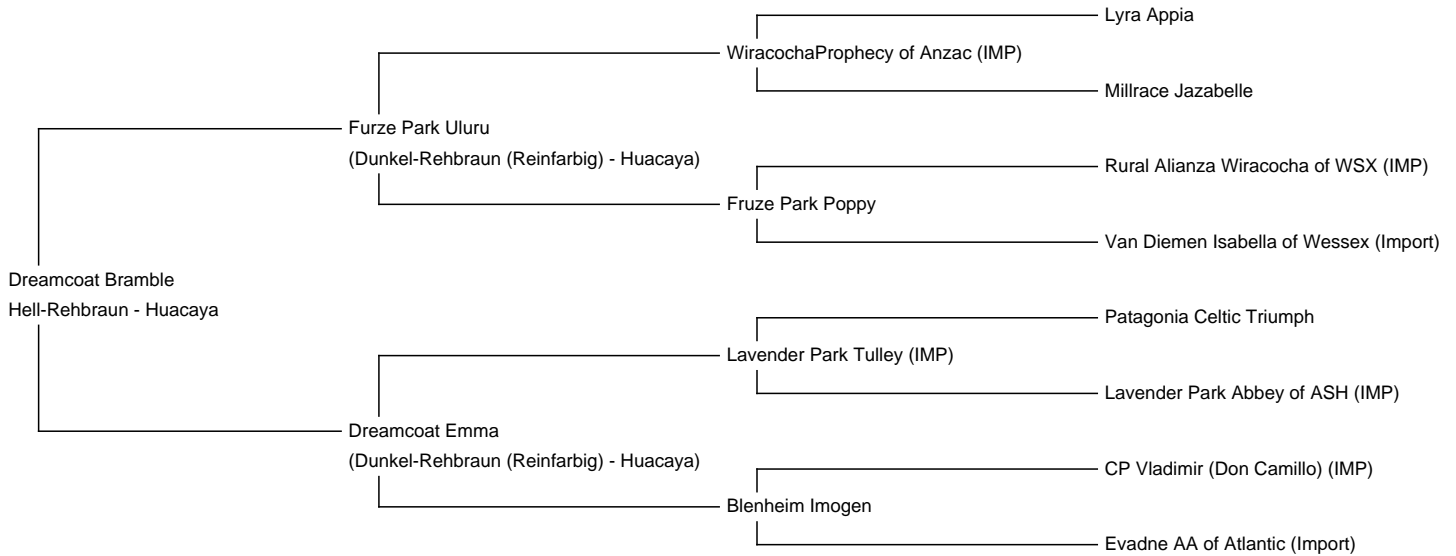

Dreamcoat Bramble

Preis: €2,500.00 (excl VAT)

Vater: Furze Park Uluru

Mutter: Dreamcoat Emma

Typ: Trächtige Stute (Trächtig)

Rasse: Huacaya

Farbe: Hell-Rehbraun

Geburtsdatum: 19/07/2021

Beschreibung:

Bramble is a well conformed, stylish female. She has a strong depth in pedigree, with great presence and is easy to handle.

Bramble has a fine and soft handling fleece. Her second fleece tested at 15.9 micron on a mid-side sample. She is also very uniform in colour. We are excited for the offspring she will have in the summer having been mated, and scanned pregnant to our stud male Fowberry Shogun, a Fowberry Nobility son. This will be exciting to mix these genetics with Bramble's pedigree, including names such as Lavender Park Tulley (IMP), Furze Park Uluru and more.

She is halter trained, and will come with a vet check, Enferplex TB test, and 24/7 ongoing support.

Gewonnene Preise:

4th Intermediate Light Female - Welsh Alpaca Show 2022

Name des Deckhengsts: Fowberry Shogun

Letztes Deckdatum: 11/05/2023

Geburtstermin des Crias (Trächtige Stute): 11/04/2024

Bramble 2023

Bramble Headshot 2023