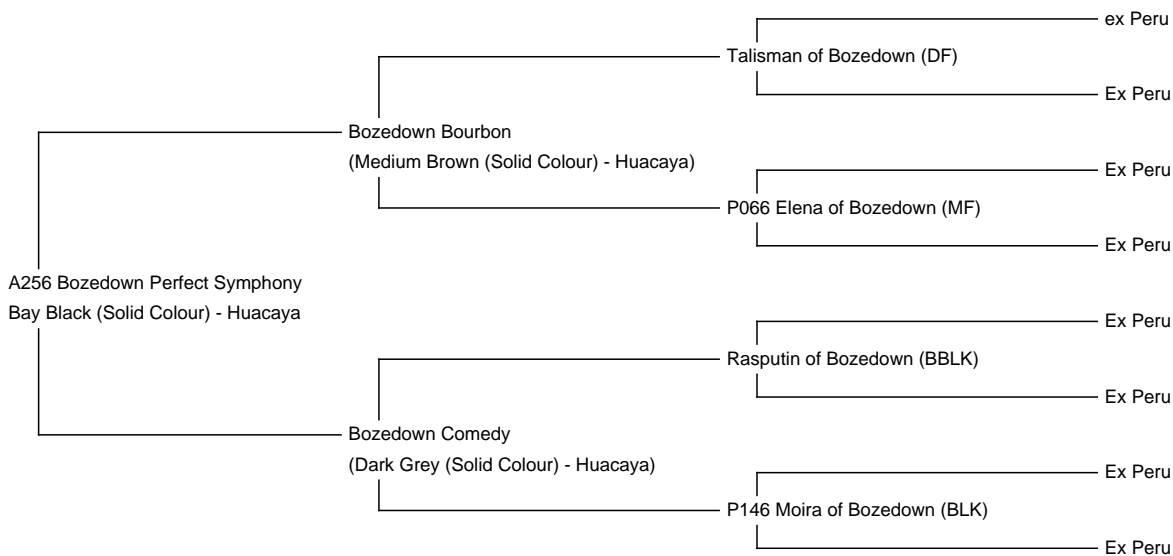

## A256 Bozedown Perfect Symphony

**Price:** £5,500.00 (excl VAT) with female cria at foot

**Sire:** Bozedown Bourbon

**Dam:** Bozedown Comedy

**Type:** Pregnant Female (Pregnant)

**Breed Type:** Huacaya

**Colour:** Bay Black (Solid Colour)

**Registered With:** BAS UKBAS34377

**Blood Lineage:** Pure Peruvian

**Date of Birth:** 9th May 2018

Diameter (Micron) of first fleece sample: 18.70 $\mu$

**Fleece:** (6th)

20.90 $\mu$  SD 3.76 $\mu$  CV 18.00% % Over 30 Microns( $\mu$ ) 1.20%

### Description:

Registered as Perfect Symphony but affectionately referred to as Bear (Named by my daughter). Bear has excellent conformation and is a true to type black huacaya female. She is not the densest fleece female but her fleece is incredibly soft and fine. At 6 years of age she still tested at 20.9 microns with an SD of 3.7. Bear has a lovely well grown female cria at foot sired Bozedown Quickstep who is a mid fawn male sired by the renowned Bozedown Achilles. She has been mated to Bozedown Bronze Moonlight and offers a great genetic package.

**Sire of Cria at Foot:** Bozedown Quickstep (Medium Fawn)

**Cria at Foot:** Fabulous looking dark brown female cria at foot

**Date of Birth of Cria at Foot:** 11th May 2024  
**Current Age of Cria at Foot:** 9 Weeks and 2 Days