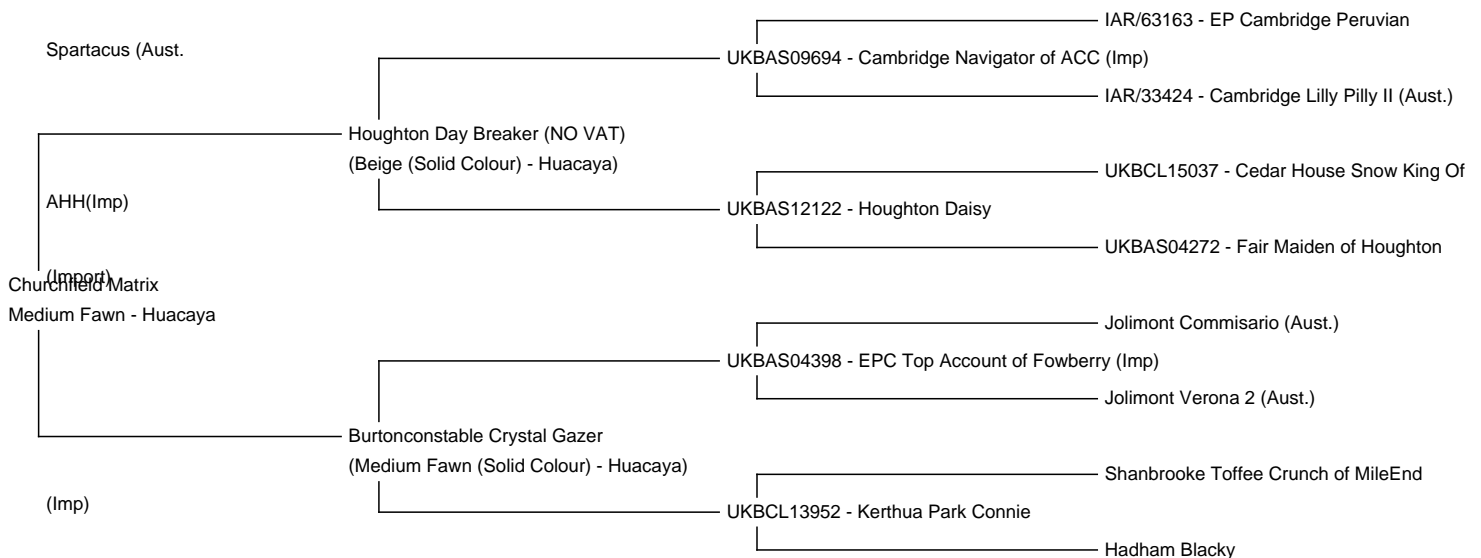

Churchfield Matrix

Price: N/A

Sire: Houghton Day Breaker (NO VAT)

Dam: Burtonconstable Crystal Gazer

Type: Stud Male

Breed Type: Huacaya

Colour: Medium Fawn

Registered With: Registration Number:

UKBAS36715

Ear Tag:

CFDBASUK045

Microchip:

956000005768688

Blood Lineage: Australian Bloodlines

Date of Birth: 29th July 2018

Description:

We're proud to introduce Churchfield Matrix, our five-year-old stud male known for his exceptional conformation. Matrix boasts a robust build complemented by an attractive and well-proportioned head. His fleece stands out for its numerous positive qualities, extending evenly from skin to tip. Remarkably uniform in micron, Matrix's fleece displays an impressive density, maintaining a consistent color throughout without any darker fibers. Notably, his fleece retains its brightness and looks well-nourished, an impressive feat for his age.

Matrix has had a distinguished career in the show ring, testament to his outstanding qualities.

He comes from an impressive lineage, with his dam being Burton Constable Crystal Gazer, one of our premier females, and his sire the esteemed double supreme champion Huacaya Houghton Daybreaker.