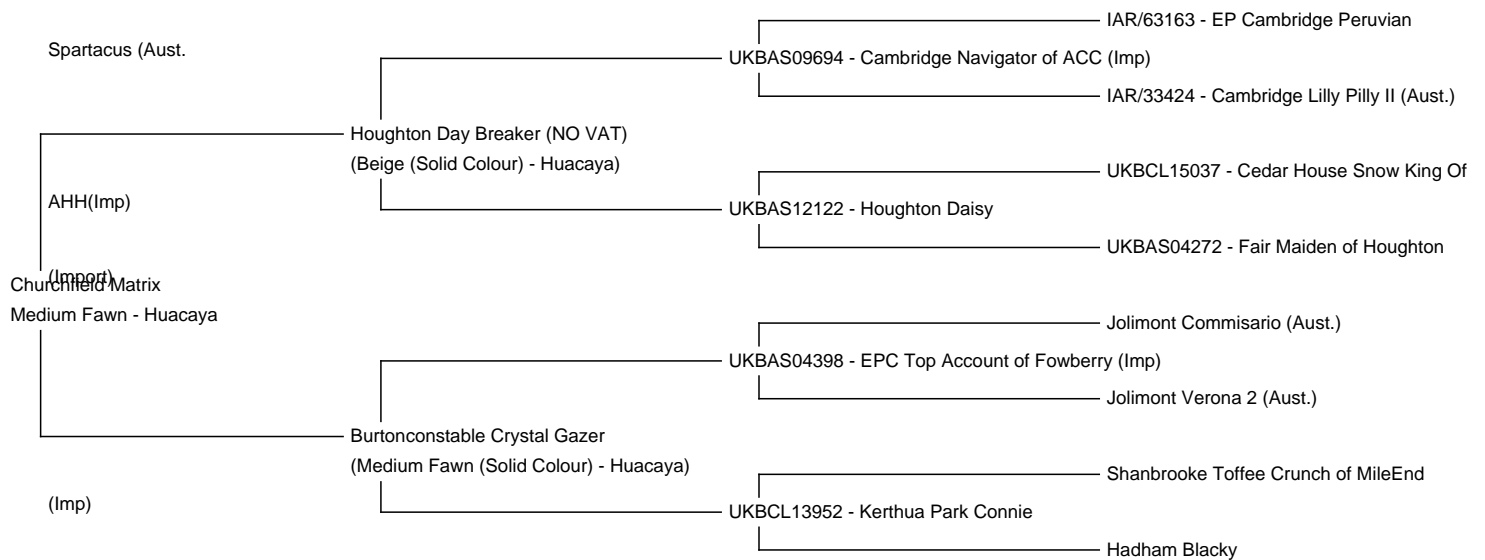

UKBAS36715

Ear Tag:

CFDBASUK045

Microchip:

956000005768688

Blood Lineage: Australian Bloodlines

Date of Birth: 29th July 2018

Description:

We're proud to introduce Churchfield Matrix, our five-year-old stud male known for his exceptional conformation. Matrix boasts a robust build complemented by an attractive and well-proportioned head. His fleece stands out for its numerous positive qualities, extending evenly from skin to tip. Remarkably uniform in micron, Matrix's fleece displays an impressive density, maintaining a consistent color throughout without any darker fibers. Notably, his fleece retains its brightness and looks well-nourished, an impressive feat for his age.

Matrix has had a distinguished career in the show ring, testament to his outstanding qualities.

He comes from an impressive lineage, with his dam being Burton Constable Crystal Gazer, one of our premier females, and his sire the esteemed double supreme champion Huacaya Houghton Daybreaker.

Prizes Won:

Eastern Region Fleece Show 2021

Category: Huacaya Fawn Fleece 24-48 Months

Placement: 4th

Score: 74.00

Eastern Alpaca Group Halter Show 2021

Category: Huacaya Adult Male - Fawn

Placement: 5th