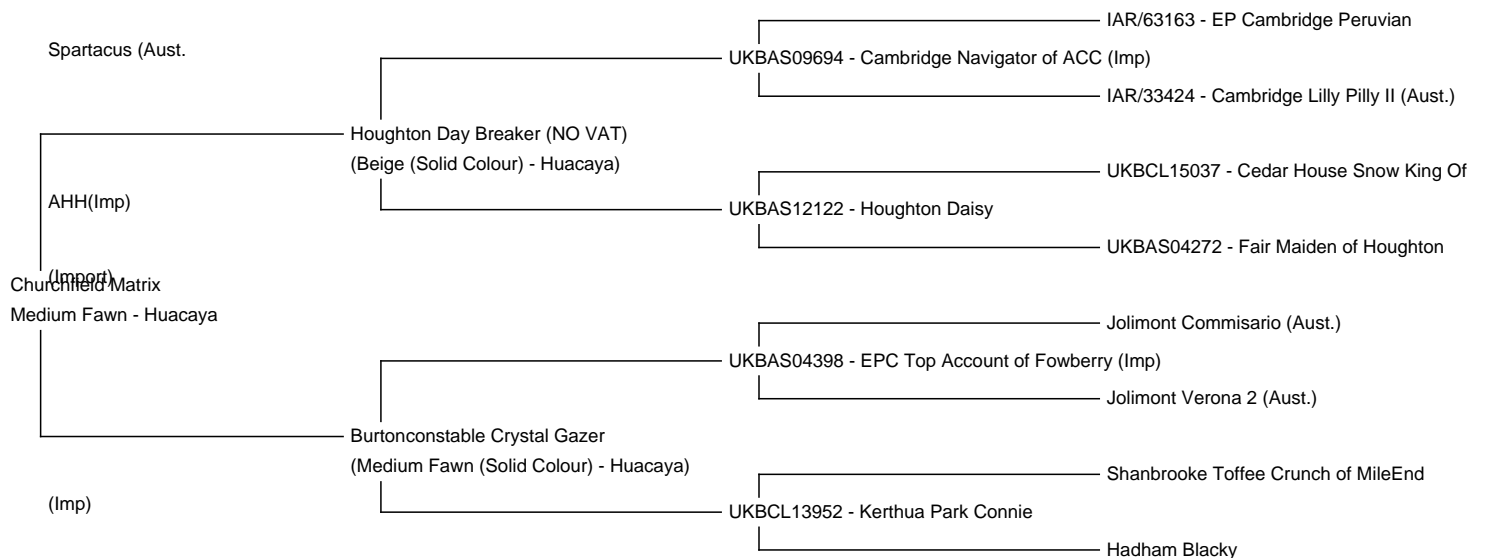

UKBAS36715

Ear Tag:

CFDBASUK045

Microchip:

956000005768688

Blood Lineage: Australian Bloodlines

Date of Birth: 29th July 2018

Description:

Matrix has had a distinguished career in the show ring, testament to his outstanding qualities.

He comes from an impressive lineage, with his dam being Burton Constable Crystal Gazer, one of our premier females, and his sire the esteemed double supreme champion Huacaya Houghton Daybreaker.

Prizes Won:

Eastern Region Fleece Show 2021

Category: Huacaya Fawn Fleece 24-48 Months

Placement: 4th

Score: 74.00

Eastern Alpaca Group Halter Show 2021

Category: Huacaya Adult Male - Fawn

Placement: 5th

Placement: 1st

Eastern Region Fleece Show 2019

Category: Champion Fawn Huacaya Fleece

Placement: Reserve Champion (R)

Eastern Region Fleece Show 2019

Category: Judges Choice Huacaya

Placement: Champion (C)

Eastern Alpaca Group Halter Show 2019