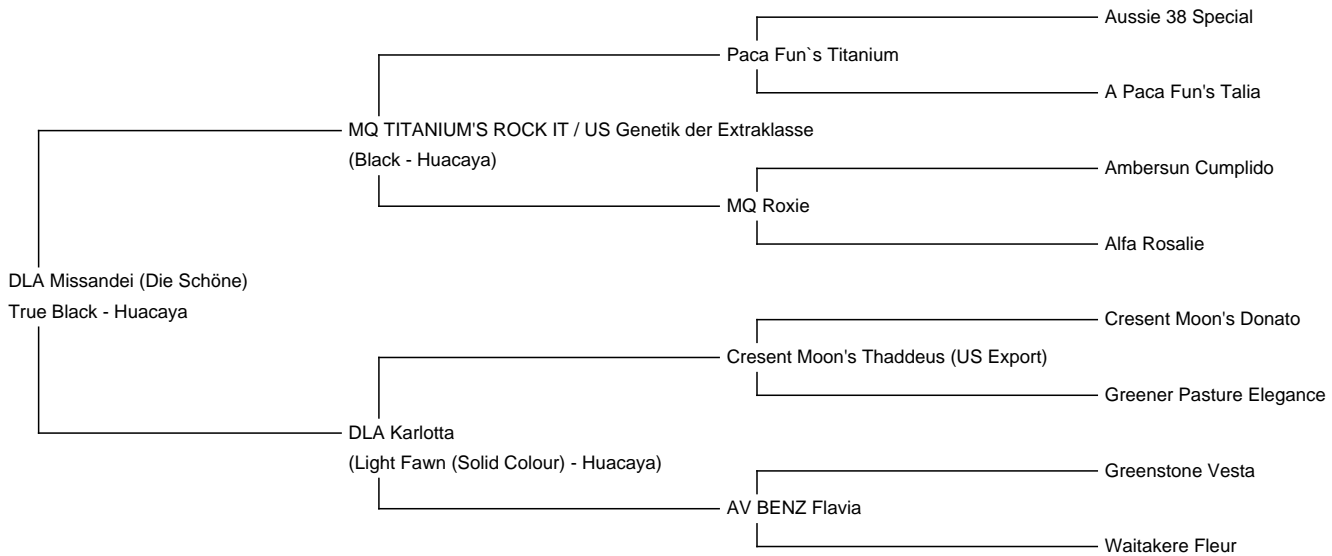

## DLA Missandei (Die Schöne)

**Price:** €3,000.00 Sales tax is included in this price.

**Sire:** MQ TITANIUM'S ROCK IT / US Genetik der Extraklasse

**Dam:** DLA Karlotta

**Type:** Female

**Breed Type:** Huacaya

**Colour:** True Black

**Registered With:** AAeV

**Blood Lineage:** USA, Australien, NZ

**Date of Birth:** 6th June 2020

Diameter (Micron) of first fleece sample: 19.30µ

**Fleece:** (3rd)

21.80µ SD 4.60µ CV 21.00% % Over 30 Microns(µ) 5.30% SF 21.20µ Curvature 36.50 deg/mm

KRÄFTIGER KÖRPERBAU!

TOLLE VLIESEIGENSCHAFTEN!

F-LINIE!

DLA Missandei, geboren 2020, black (DIE SCHÖNE aus der F-Linie)

Vater: MQ Titanium's Rock it, true black (A Paca Fun's Titanium x MQ Roxi)

Mutter: DLA Karlotta, light fawn, Champion Stute (AV Benz Flavia x Crescent Moon's Thaddeus)

Blutlinien: Aquaviva Titus Aqua (NZ), ILR Alpine Fiber's Brutus (Import USA), Peruvian Hemingway G171, Jolimont Picasso, Jolimont Titanium, Purumbete Inti, ILR Peruvian Arames, Crescent Moon's Donato, Peruvian Accoyo Elite 5057, Green Pasture Elegance, Paca Fun's Titanium (silver grey), Aussie 38 Spezial (grey), Silver Legend of KPR (grey), Peruvian, Shanbrooke Accoyo Rasputin, Accoyo Shere Khan, ILR Snowmass Grey Legend, Ambersun Cumplido Ambersun Cuba, Kingston Park Paragon, ILR Peruvian Auzengate, Purumbete Othello, Purumbete Oscar, Purumbete Highlander