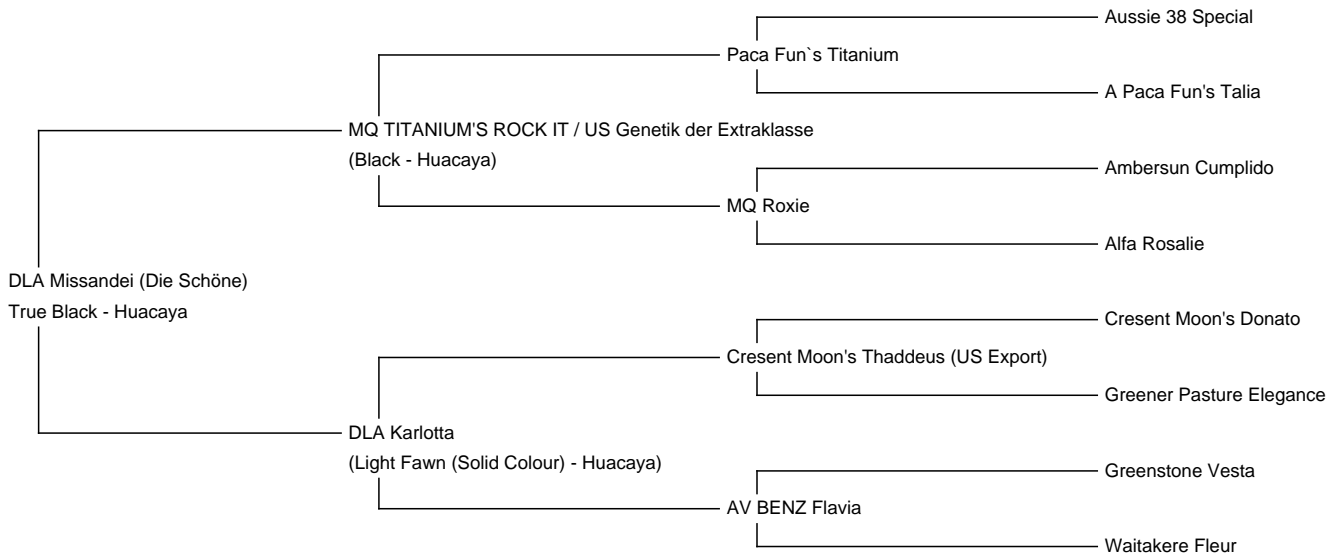

DLA Missandei (Die Schöne)

Price: €3,000.00 Sales tax is included in this price.

Sire: MQ TITANIUM'S ROCK IT / US Genetik der Extraklasse

Dam: DLA Karlotta

Type: Female

Breed Type: Huacaya

Colour: True Black

Registered With: AAeV

Blood Lineage: USA, Australien, NZ

Date of Birth: 6th June 2020

Diameter (Micron) of first fleece sample: 19.30µ

Fleece: (3rd)

21.80µ SD 4.60µ CV 21.00% % Over 30 Microns(µ) 5.30% SF 21.20µ Curvature 36.50 deg/mm

(taken on 25th March 2023 at 2 Years and 9 Months of age)

Fibre Testing Authority: Das AZVD FASERLABOR

Description:

ABGABE WEGEN ZUCHTAUFGABE!

DLA MISSANDEI (DIE SCHÖNE)

EXCELENTE GENETIK!

AUSSTRAHLUNG UND PRÄSENZ!

KRÄFTIGER KÖRPERBAU!

TOLLE VLIESEIGENSCHAFTEN!

F-LINIE!