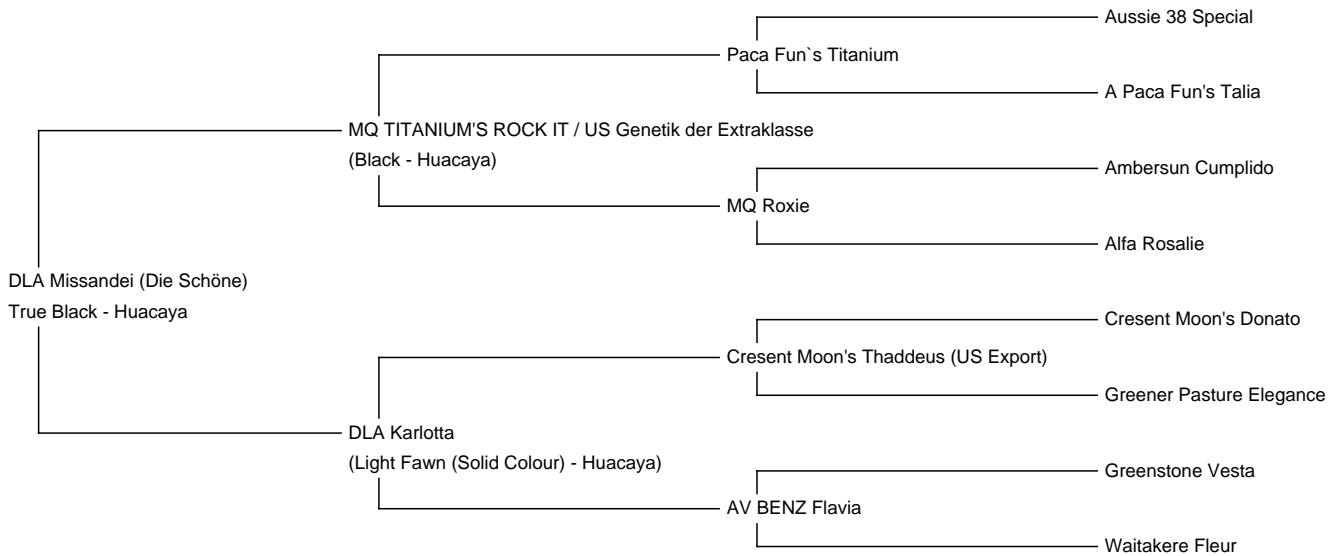

DLA Missandei (Die Schöne)

Price: €3,000.00 Sales tax is included in this price.

Sire: MQ TITANIUM'S ROCK IT / US Genetik der Extraklasse

Dam: DLA Karlotta

Type: Female

Breed Type: Huacaya

Colour: True Black

Registered With: AAeV

Blood Lineage: USA, Australien, NZ

Date of Birth: 6th June 2020

Diameter (Micron) of first fleece sample: 19.30µ

Fleece: (3rd)

21.80µ SD 4.60µ CV 21.00% % Over 30 Microns(µ) 5.30% SF 21.20µ Curvature 36.50 deg/mm

(taken on 25th March 2023 at 2 Years and 9 Months of age)

Fibre Testing Authority: Das AZVD FASERLABOR

Description:

ABGABE WEGEN ZUCHTAUFGABE!

DLA MISSANDEI (DIE SCHÖNE)

EXCELENTE GENETIK!

AUSSTRAHLUNG UND PRÄSENZ!

KRÄFTIGER KÖRPERBAU!

TOLLE VLIESEIGENSCHAFTEN!

F-LINIE!