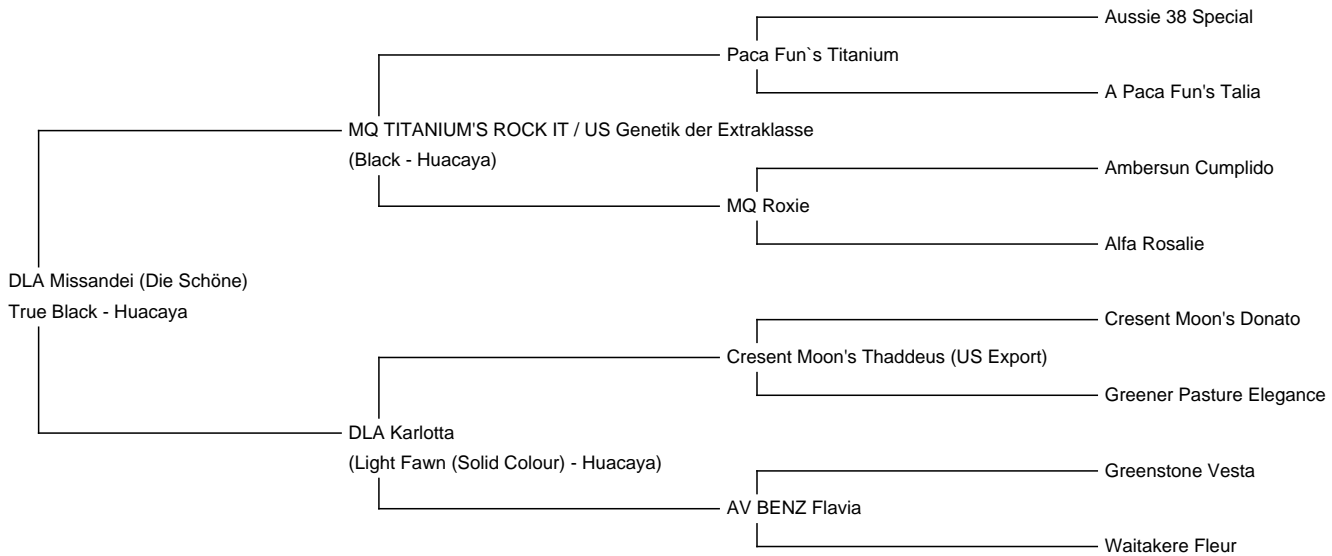

DLA Missandei (Die Schöne)

Price: £3,000.00 Sales tax is included in this price.

Sire: MQ TITANIUM'S ROCK IT / US Genetik der Extraklasse

Dam: DLA Karlotta

Type: Female

Breed Type: Huacaya

Colour: True Black

Registered With: AAeV

Blood Lineage: USA, Australien, NZ

Date of Birth: 6th June 2020

Diameter (Micron) of first fleece sample: 19.30µ

Fleece: (3rd)

21.80µ SD 4.60µ CV 21.00% % Over 30 Microns(µ) 5.30% SF 21.20µ Curvature 36.50 deg/mm

(taken on 25th March 2023 at 2 Years and 9 Months of age)

Fibre Testing Authority: Das AZVD FASERLABOR

Description:

ABGABE WEGEN ZUCHTAUFGABE!

DLA MISSANDEI (DIE SCHÖNE)

EXCELENTE GENETIK!

AUSSTRAHLUNG UND PRÄSENZ!

KRÄFTIGER KÖRPERBAU!

TOLLE VLIESEIGENSCHAFTEN!

F-LINIE!