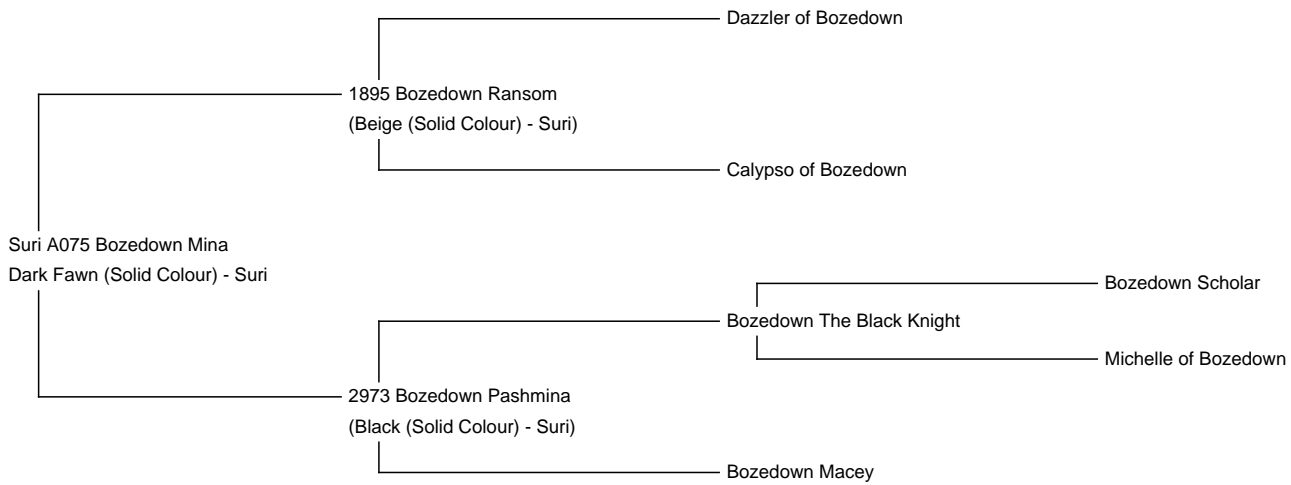

Suri A075 Bozedown Mina

Price: £3,750.00 (excl VAT) with male cria at foot

Sire: 1895 Bozedown Ransom

Dam: 2973 Bozedown Pashmina

Type: Pregnant Female (Pregnant)

Breed Type: Suri

Colour: Dark Fawn (Solid Colour)

Registered With: UKBAS32417

Blood Lineage: Pure Peruvian

Date of Birth: 21st June 2017

Diameter (Micron) of first fleece sample: 22.10µ

Fleece: (3rd)

25.30µ SD 5.30µ CV 20.90% % Over 30 Microns(µ) 13.40% Yield 2.40 Kg/Year

(taken on 13th July 2020 at 3 Years and 1 Month of age)

Fibre Testing Authority: Art of Fibre

Description:

Mina is carrying good fleece coverage on a lovely solid frame. Her fleece is consistent throughout her blanket and into her bib and up into her neck, with very good length, lustre and density.

Number of Crias bred from female: 3

Sire of Cria at Foot: Bozedown Ghost Rider (Medium Brown)

Cria at Foot: Lovely dark brown male cria. He certainly looks the part with a lustrous fleece and a stocky little frame!