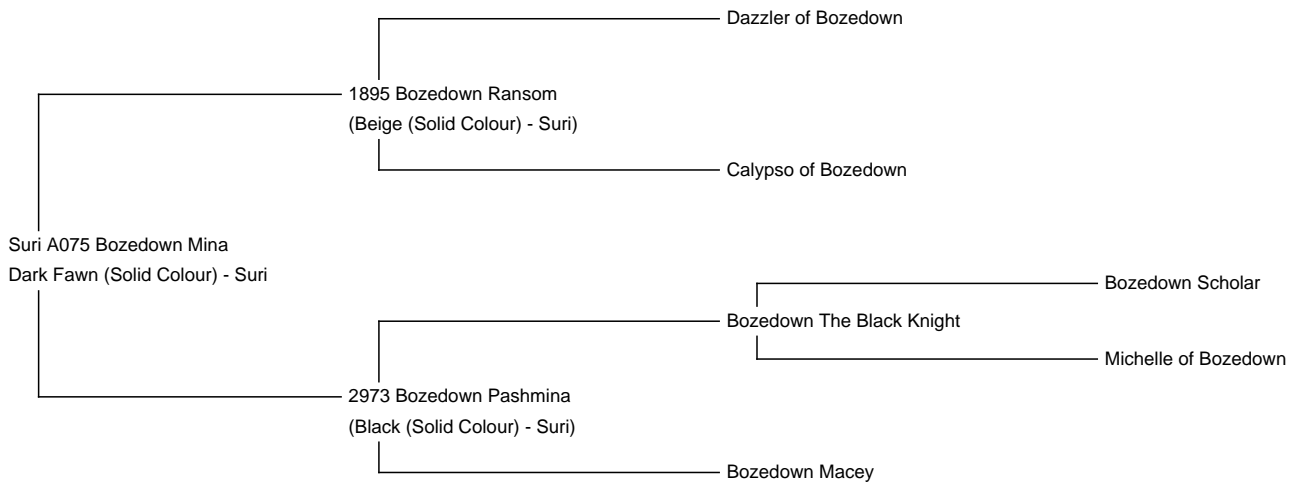

Suri A075 Bozedown Mina

Price: £2,750.00 (excl VAT)

Sire: 1895 Bozedown Ransom

Dam: 2973 Bozedown Pashmina

Type: Pregnant Female (Pregnant)

Breed Type: Suri

Colour: Dark Fawn (Solid Colour)

Registered With: UKBAS32417

Blood Lineage: Pure Peruvian

Date of Birth: 21st June 2017

Diameter (Micron) of first fleece sample: 22.10 μ

Fleece: (3rd)

25.30 μ SD 5.30 μ CV 20.90% % Over 30 Microns(μ) 13.40% Yield 2.40 Kg/Year

(taken on 13th July 2020 at 3 Years and 1 Month of age)

Fibre Testing Authority: Art of Fibre

Description:

Mina is carrying good fleece coverage on a lovely solid frame. Her fleece is consistent throughout her blanket and into her bib and up into her neck, with very good length, lustre and density.

Name of covering male: A236 Bozedown Badlands (Black)

Last Mating Date: 4th July 2024

Estimated Date Cria Due (Pregnant Female): 4th June 2025

Number of Crias bred from female: 3

Bozdown Mina