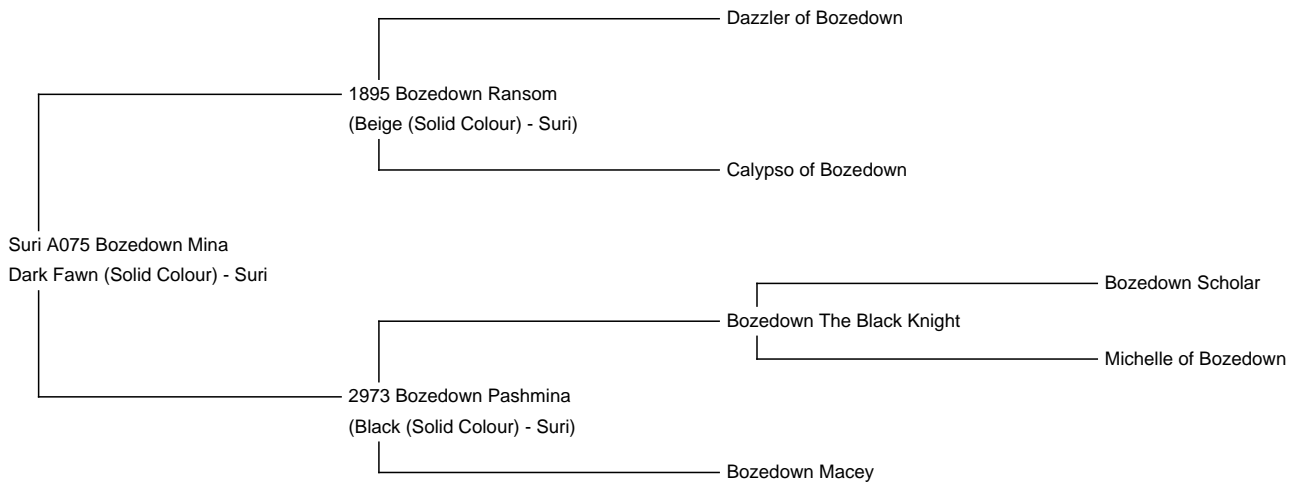

## Suri A075 Bozedown Mina

**Price:** £3,750.00 (excl VAT) with male cria at foot

**Sire:** 1895 Bozedown Ransom

**Dam:** 2973 Bozedown Pashmina

**Type:** Pregnant Female (Pregnant)

**Breed Type:** Suri

**Colour:** Dark Fawn (Solid Colour)

**Registered With:** UKBAS32417

**Blood Lineage:** Pure Peruvian

**Date of Birth:** 21st June 2017

Diameter (Micron) of first fleece sample: 22.10µ

**Fleece:** (3rd)

25.30µ SD 5.30µ CV 20.90% % Over 30 Microns(µ) 13.40% Yield 2.40 Kg/Year

*(taken on 13th July 2020 at 3 Years and 1 Month of age)*

**Fibre Testing Authority:** Art of Fibre

**Description:**

Mina is carrying good fleece coverage on a lovely solid frame. Her fleece is consistent throughout her blanket and into her bib and up into her neck, with very good length, lustre and density.

**Number of Crias bred from female:** 3

**Sire of Cria at Foot:** Bozedown Ghost Rider (Medium Brown)

**Cria at Foot:** Lovely dark brown male cria. He certainly looks the part with a lustrous fleece and a stocky little frame!