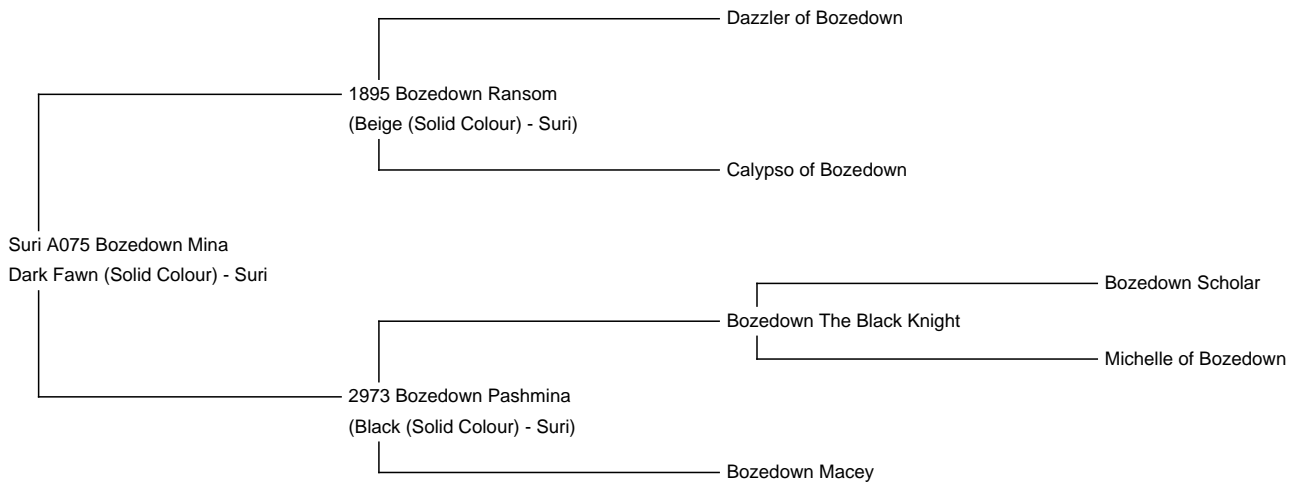

Suri A075 Bozedown Mina

Price: £2,750.00 (excl VAT)

Sire: 1895 Bozedown Ransom

Dam: 2973 Bozedown Pashmina

Type: Pregnant Female (Pregnant)

Breed Type: Suri

Colour: Dark Fawn (Solid Colour)

Registered With: UKBAS32417

Blood Lineage: Pure Peruvian

Date of Birth: 21st June 2017

Diameter (Micron) of first fleece sample: 22.10 μ

Fleece: (3rd)

25.30 μ SD 5.30 μ CV 20.90% % Over 30 Microns(μ) 13.40% Yield 2.40 Kg/Year

(taken on 13th July 2020 at 3 Years and 1 Month of age)

Fibre Testing Authority: Art of Fibre

Description:

Mina is carrying good fleece coverage on a lovely solid frame. Her fleece is consistent throughout her blanket and into her bib and up into her neck, with very good length, lustre and density.

Name of covering male: A236 Bozedown Badlands (Black)

Last Mating Date: 4th July 2024

Estimated Date Cria Due (Pregnant Female): 4th June 2025

Number of Crias bred from female: 3