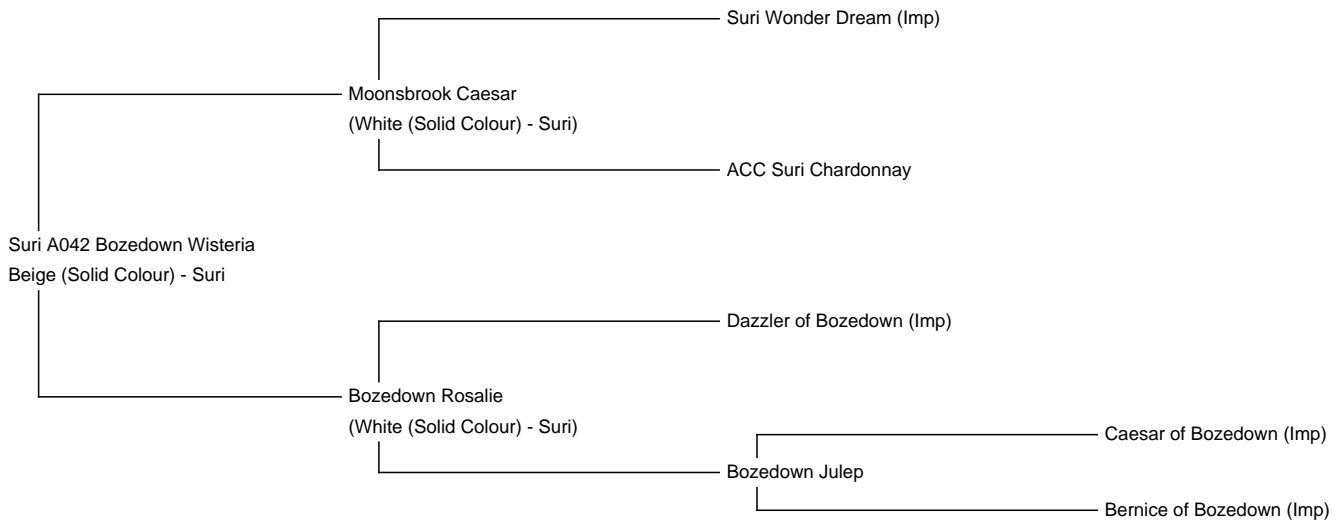

Suri A042 Bozedown Wisteria

Price: £2,750.00 (excl VAT)

Sire: Moonsbrook Caesar

Dam: Bozedown Rosalie

Type: Pregnant Female (Pregnant)

Breed Type: Suri

Colour: Beige (Solid Colour)

Registered With: UKBAS32413

Blood Lineage: Pure Peruvian

Date of Birth: 19th June 2017

Diameter (Micron) of first fleece sample: 18.00µ

Fleece: (3rd)

20.10µ SD 4.30µ CV 21.20% % Over 30 Microns(µ) 2.20% Yield 2.40 Kg/Year

(taken on 13th July 2020 at 3 Years and 1 Month of age)

Fibre Testing Authority: Art of Fibre

Description:

Wisteria carries a desirable fleece quality on a strong frame. Her fleece has very good length and fineness along with good density and lustre. Wisteria has been scanned positive 2023.

Name of covering male: Bozedown Outlaw II (White)

Last Mating Date: 23rd May 2023

Estimated Date Cria Due (Pregnant Female): 23rd April 2024

Alpaca Photo 1