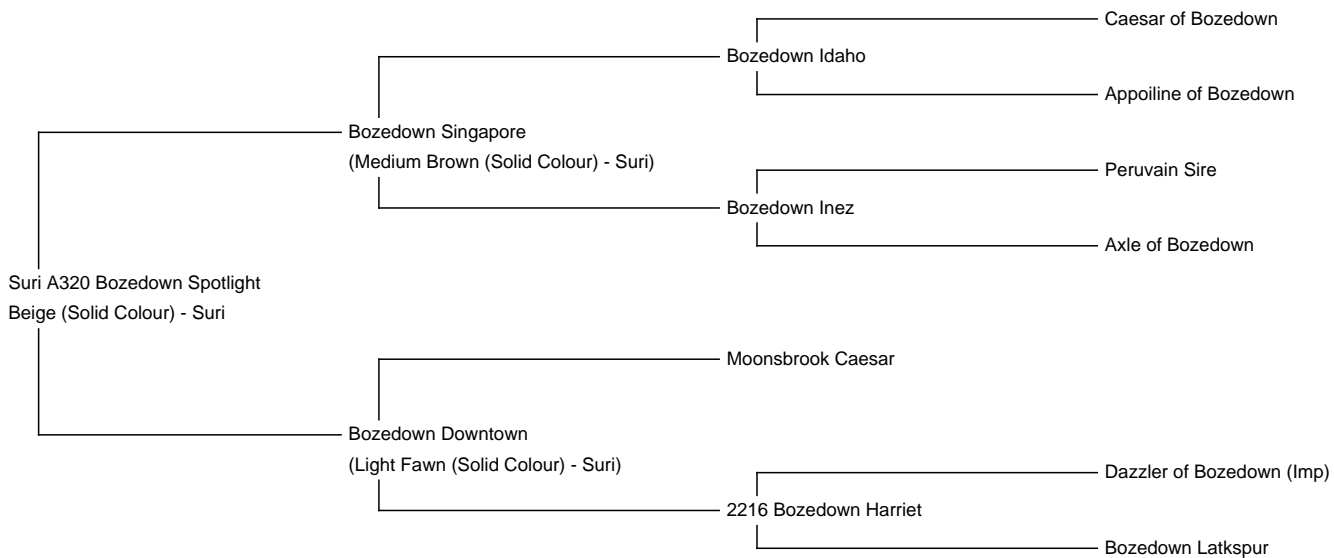

Suri A320 Bozedown Spotlight (NEW!)

Price: £5,000.00 (excl VAT) with female cria at foot

Sire: Bozedown Singapore

Dam: Bozedown Downtown

Type: Pregnant Female (Pregnant)

Breed Type: Suri

Colour: Beige (Solid Colour)

Registered With: UKBAS42866

Blood Lineage: Pure Peruvian

Date of Birth: 6th May 2019

Diameter (Micron) of first fleece sample: 19.10μ

Fleece: (4th)

21.70μ SD 4.70μ CV 23.90% % Over 30 Microns(μ) 5.30% Yield 3.40 Kg/Year

Name of covering male: Bozedown Don't Stop Me Now (True Black)

Last Mating Date: 20th May 2024

Estimated Date Cria Due (Pregnant Female): 20th April 2025

Number of Crias bred from female: 2

Sire of Cria at Foot: Bozedown Ransom (Beige)

Cria at Foot: Solid White Female cria

Date of Birth of Cria at Foot: 7th May 2024

Current Age of Cria at Foot: 9 Weeks and 6 Days

Bozedown Spotlight