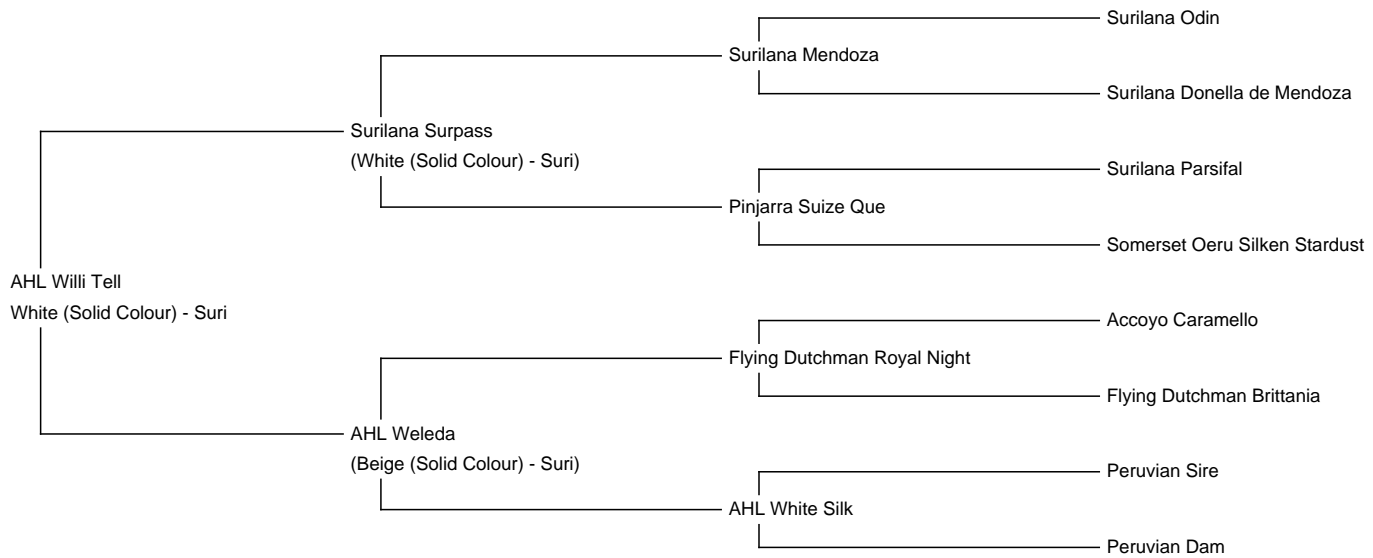

AHL Willi Tell

Price: Price on Application

Sire: Surilana Surpass

Dam: AHL Weleda

Type: Stud Male

Breed Type: Suri

Colour: White (Solid Colour)

Registered With: AREU-030228

Date of Birth: 31st May 2021

Fleece: (2nd)

19.10µ SD 3.70µ CV 19.50% SF 18.40µ Curvature 12.60 deg/mm Staple Length 120 mm

(taken on 22nd April 2023 at 1 Year and 11 Months of age)

Fibre Testing Authority: The Fibre Lab

Description:

Als Gewinner in seinem Ring der internationalen Vliesshow Deutschland und zweitplatziertes bei der internationalen Alpakashow 2023 in Graz hat er mit den ersten Teilnahmen bereits sein Siegerpotential bewiesen. Körperbau und Vlies vereinen sich in einem schönen Tier. Dies liegt nicht zuletzt an den hervorragenden Genen durch Stute..... und Hengst.....

Sein sehr guter Charakter erlaubt perfektes Verhalten bei der Halfterführung, aber auch eine fixe Platzstellung in der Herde ist damit garantiert.

Seine vielen positiven Eigenschaften sind die perfekte Basis für Ihre Zucht.