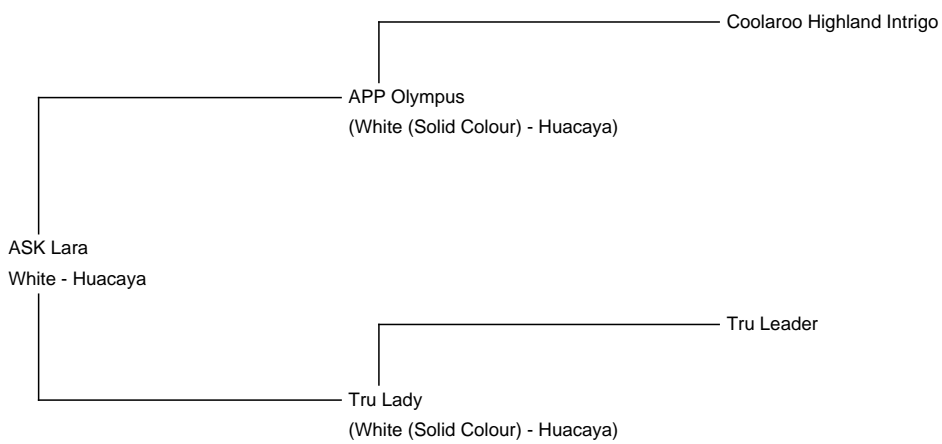

ASK Lara

Price: €2,000.00 This price is NOT inclusive of sales tax which needs to be added.

Sire: APP Olympus

Dam: Tru Lady

Type: Female

Breed Type: Huacaya

Colour: White

Blood Lineage: Tru Leader

Date of Birth: 28th May 2020

Description:

Lara ist eine weiße Stute mit außergewöhnlicher Genetik

Alpaca Photo 1

Alpaca Photo 2

Alpaca Photo 3