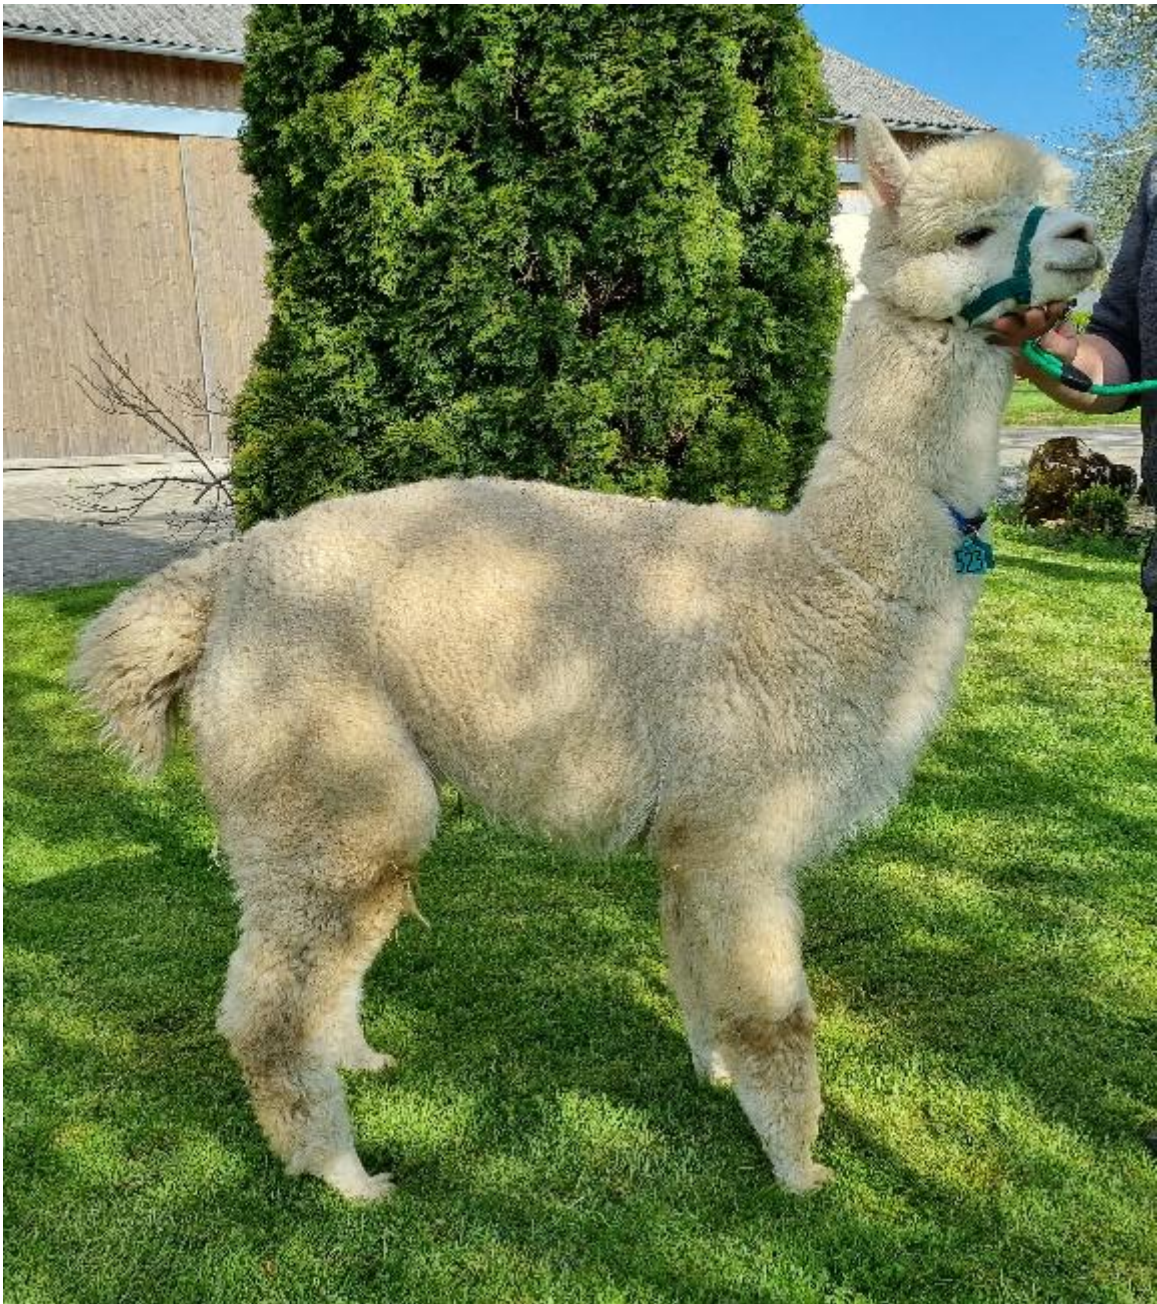

ASK Lara

Price: €2,000.00 This price is NOT inclusive of sales tax which needs to be added.

Sire: APP Olympus

Dam: Tru Lady

Type: Female

Breed Type: Huacaya

Colour: White

Blood Lineage: Tru Leader

Date of Birth: 28th May 2020

Description:

Lara ist eine weiße Stute mit außergewöhnlicher Genetik

Alpaca Photo 1

Alpaca Photo 2

Alpaca Photo 3