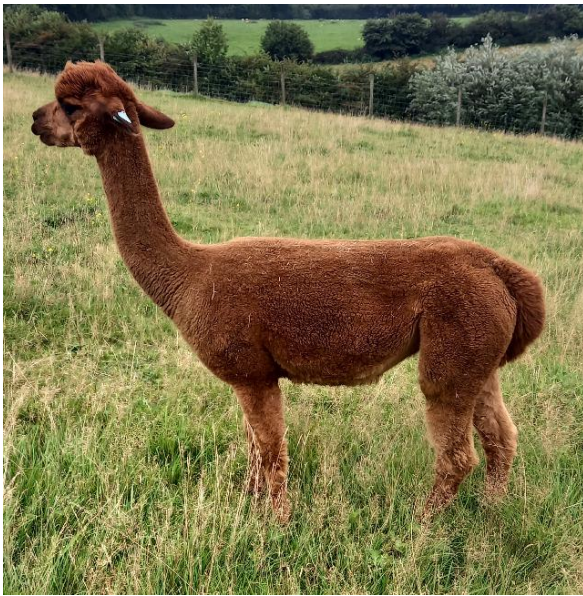

Lady Venture

Price: £1,000.00

Sire: Not Specified

Dam: Not Specified

Type: Female

Breed Type: Huacaya

Colour: Light Brown

Date of Birth: 26th October 2018

Description:

Lady venture has a good fleece and a good mum needs a loving home

Alpaca Photo 1

Alpaca Photo 2