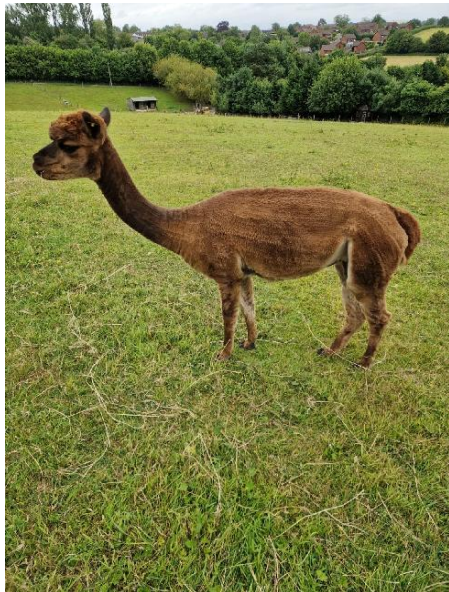

Sparkle

Price: £400.00 with female cria at foot

Sire: Not Specified

Dam: Not Specified

Type: Female

Breed Type: Huacaya

Colour: Dark Grey

Date of Birth: 12th June 2015

Description:

Sparkle is a modern grey and has a lovely female. Great mum and was place at the Bath & West

Prizes Won:

Bath and West 5th

Alpaca Photo 1

Alpaca Photo 2

Sonora's Valley Sparkle - UKBAS27028 - (SERASUK06) - Female

Information	Parents	Offspring	State Details	Notes
<p>Talamasca Millie of Wexes (Import) UKBAS27028 (W1978) (SUK1509) Solid Light Grey (Suckling)</p>	<p>Pomorie Highlander (Adult) 1887002 Gold White (Suckling)</p>	<p>Chloe May (SUK1509) Chloe Female (SUK1509)</p>	<p>Pomorie El Dorado (Adult) UKBAS27028 (SUK1509) (Suckling)</p>	<p>UKBAS27028 (SUK1509) Solid Light Grey (Suckling)</p>
<p>Valley Alpaca Cuckoo UKBAS27028 (W1978) (SUK1509) Light Fawn (Suckling)</p>	<p>CP Cambridge 4/16 UKBAS25521 (W1978) (SUK1509) Solid White (Suckling)</p>	<p>CP Cambridge 4/16 (Import) UKBAS25521 (W1978) (SUK1509) Solid White (Suckling)</p>	<p>UKBAS25521 (W1978) (SUK1509) Solid White (Suckling)</p>	<p>UKBAS27028 (SUK1509) Solid Light Grey (Suckling)</p>
<p>Atlanta, Helsinki UKBAS27028 (W1978) (SUK1509) Solid Mid Fawn (Suckling)</p>	<p>Produce of Atlanta (Import) UKBAS27028 (W1978) (SUK1509) Mid Sam (Suckling)</p>	<p>UKBAS27028 (W1978) (SUK1509) Mid Sam (Suckling)</p>	<p>UKBAS27028 (W1978) (SUK1509) Mid Sam (Suckling)</p>	<p>UKBAS27028 (SUK1509) Solid Mid Fawn (Suckling)</p>
<p>Pleasy Court Erin UKBAS27028 (W1978) (SUK1509) Mid Fawn (Suckling)</p>	<p>Atlanta Station UKBAS27028 (W1978) (SUK1509) Solid Mid Fawn (Suckling)</p>	<p>UKBAS27028 (W1978) (SUK1509) Mid Fawn (Suckling)</p>	<p>UKBAS27028 (W1978) (SUK1509) Mid Fawn (Suckling)</p>	<p>UKBAS27028 (SUK1509) Mid Fawn (Suckling)</p>