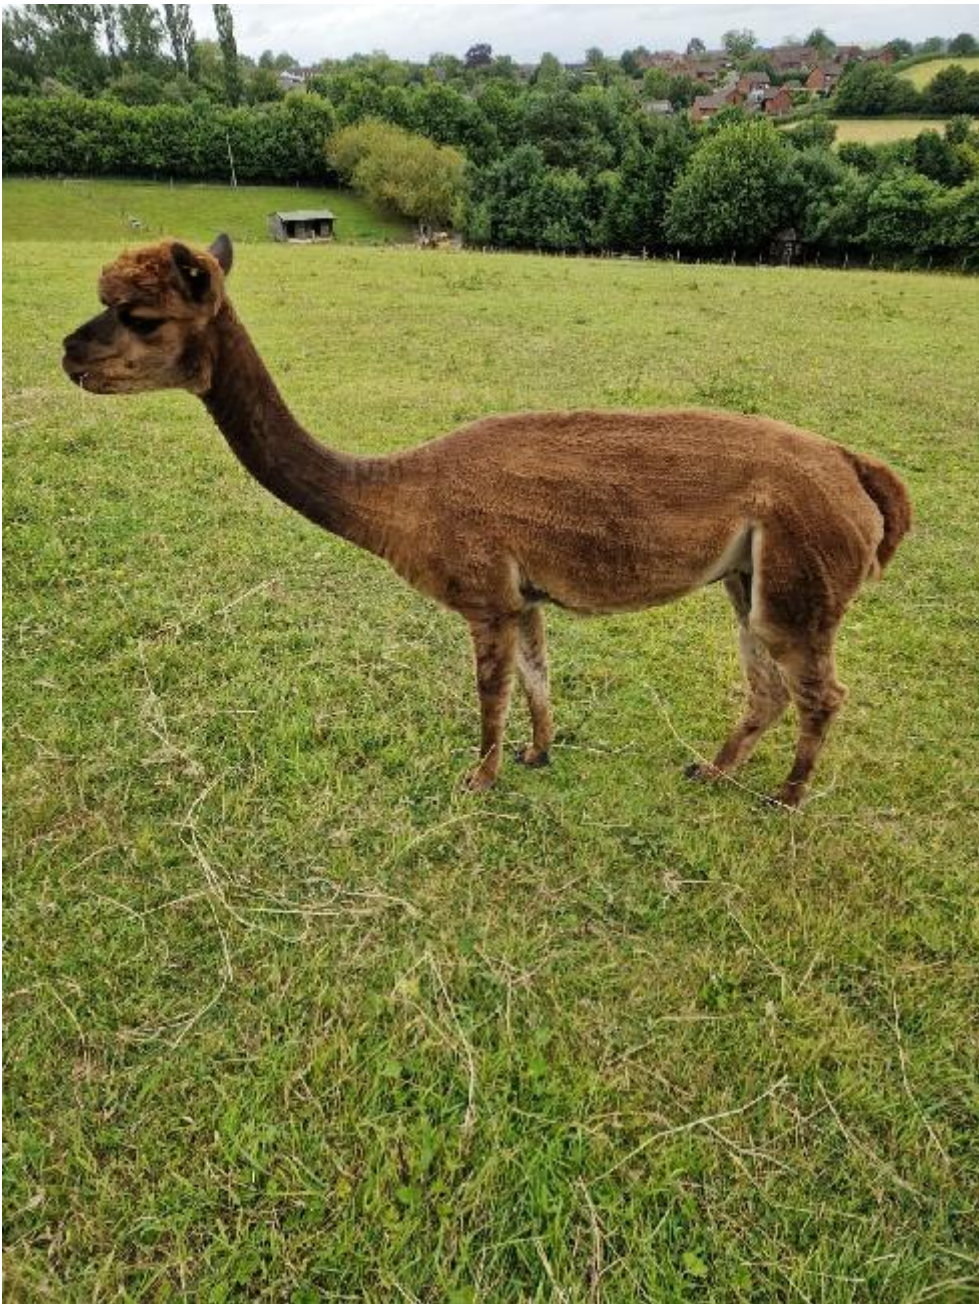

Sparkle

Price: £400.00 with female cria at foot

Sire: Not Specified

Dam: Not Specified

Type: Female

Breed Type: Huacaya

Colour: Dark Grey

Date of Birth: 12th June 2015

Description:

Sparkle is a modern grey and has a lovely female. Great mum and was place at the Bath & West

Prizes Won:

Bath and West 5th

Alpaca Photo 1

Alpaca Photo 2

British Alpaca Society

Sienna's Valley Sparkle - UKBAS2701B - (SIEBASUK06) - Female