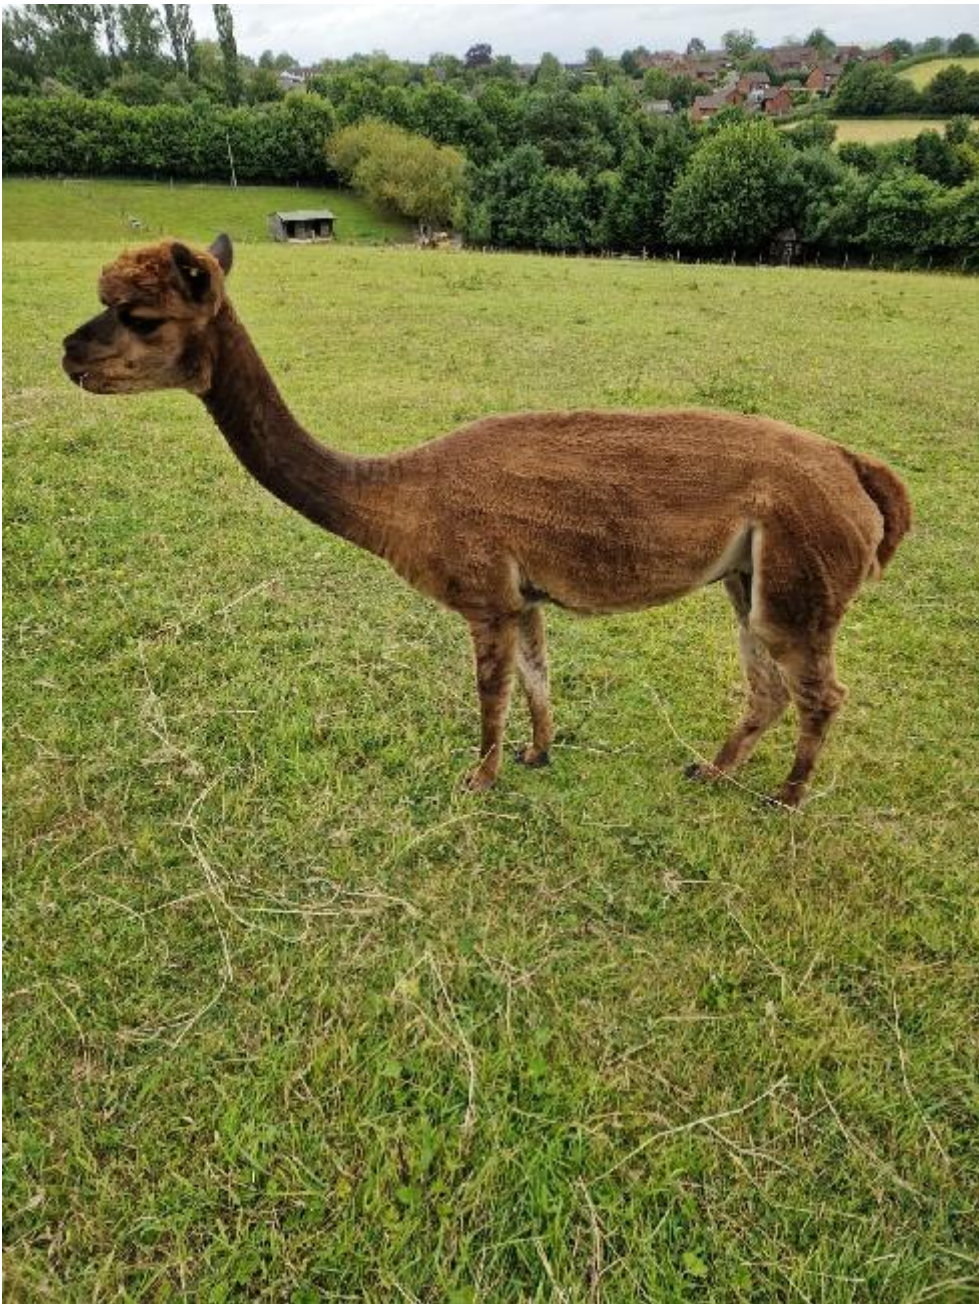

## **Sparkle**

**Price:** £400.00 with female cria at foot

**Sire:** Not Specified

**Dam:** Not Specified

**Type:** Female

**Breed Type:** Huacaya

**Colour:** Dark Grey

**Date of Birth:** 12th June 2015

### **Description:**

Sparkle is a modern grey and has a lovely female. Great mum and was place at the Bath & West