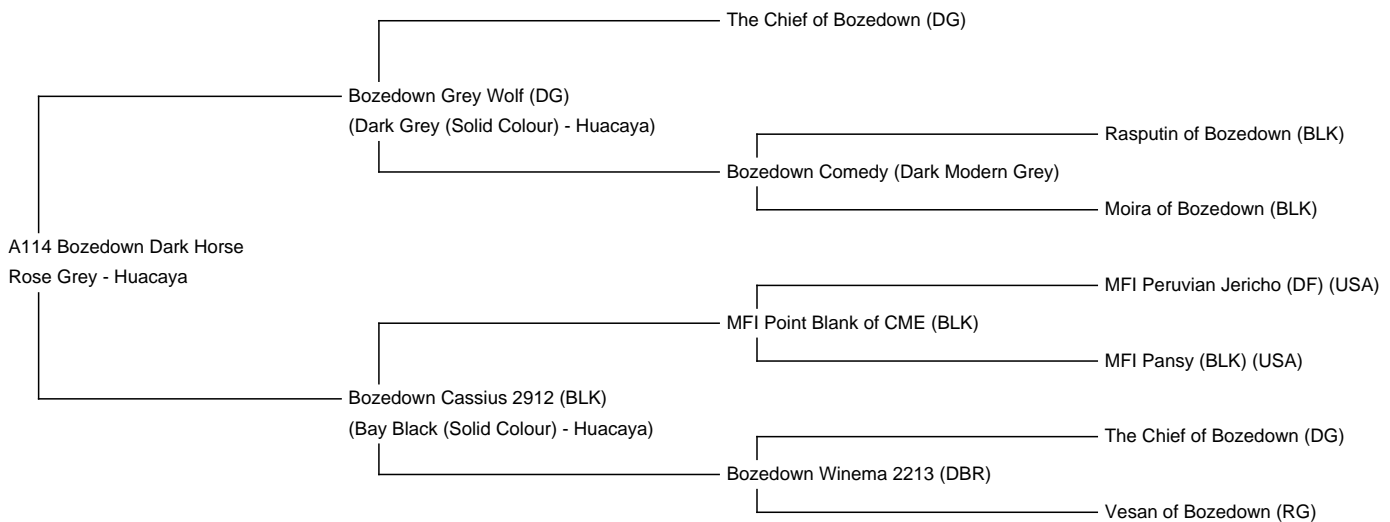

A114 Boztdown Dark Horse

Price: £4,500.00 (excl VAT) with male cria at foot

Sire: Boztdown Grey Wolf (DG)

Dam: Boztdown Cassius 2912 (BLK)

Type: Pregnant Female (Pregnant)

Breed Type: Huacaya

Colour: Rose Grey

Registered With: UKBAS32414

Blood Lineage: Pure Peruvian

Date of Birth: 19th June 2017

Diameter (Micron) of first fleece sample: 20.90µ

Fleece: (6th)

25.50µ SD 5.40µ CV 21.10% % Over 30 Microns(µ) 17.90%

(taken on 5th May 2023 at 5 Years and 11 Months of age)

Fibre Testing Authority: Art of Fibre

Description:

Boztdown Dark Horse is a well grown female with excellent conformation. She is a dark rose grey female with soft fleece. She has a beautiful chocolate brown male cria at foot sired by Boztdown No Surrender and will be remated back to No Surrender.