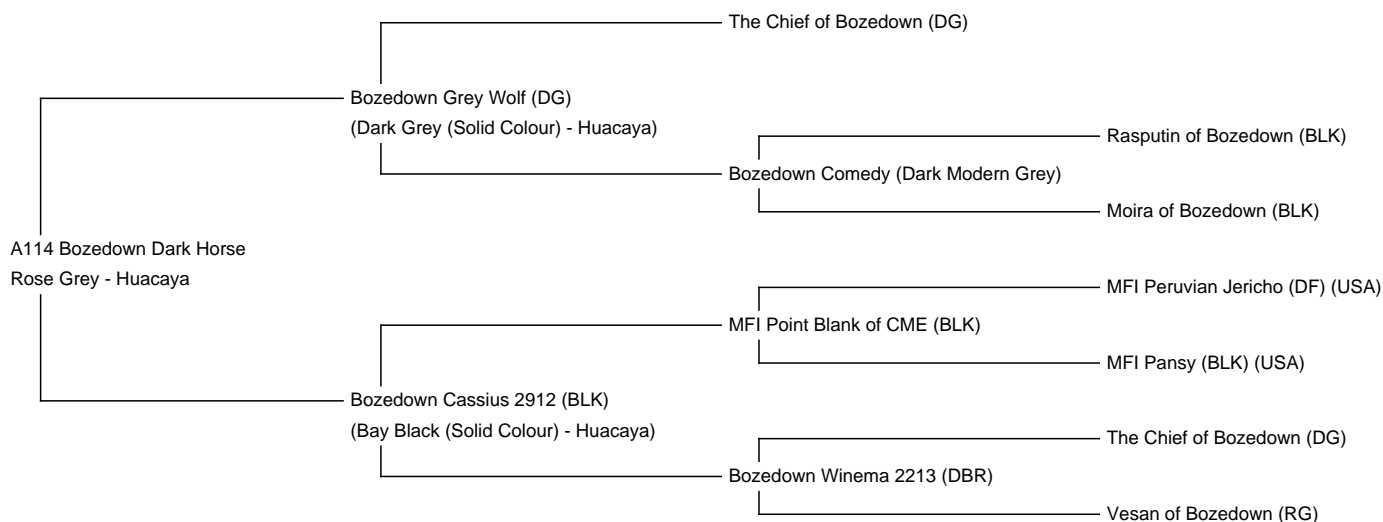

## A114 Bozedown Dark Horse

**Price:** £4,500.00 (excl VAT)

**Sire:** Bozedown Grey Wolf (DG)

**Dam:** Bozedown Cassius 2912 (BLK)

**Type:** Pregnant Female (Pregnant)

**Breed Type:** Huacaya

**Colour:** Rose Grey

**Registered With:** UKBAS32414

**Blood Lineage:** Pure Peruvian

**Date of Birth:** 19th June 2017

Diameter (Micron) of first fleece sample: 20.90µ

**Fleece:** (6th)

25.50µ SD 5.40µ CV 21.10% % Over 30 Microns(µ) 17.90%

### Description:

Bozedown Dark Horse is a well grown female with excellent conformation. She is a dark rose grey female with soft fleece. She has produced a beautiful chocolate brown male cria in 2024 sired by Bozedown No Surrender and has been remated back to No Surrender.