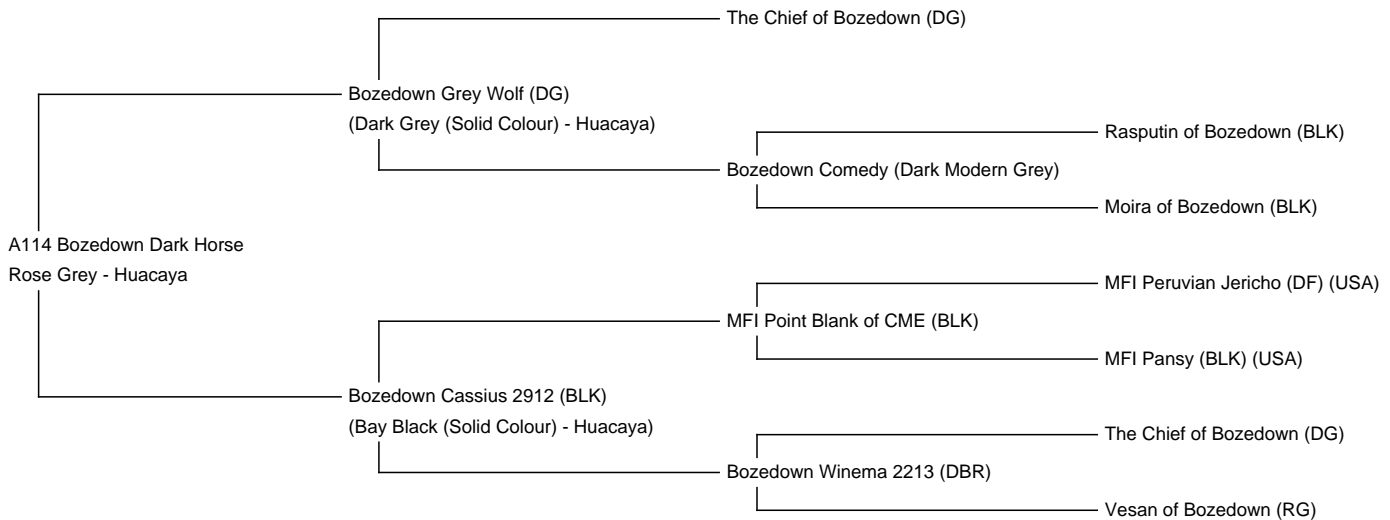

A114 Boztdown Dark Horse

Price: £4,500.00 (excl VAT) with male cria at foot

Sire: Boztdown Grey Wolf (DG)

Dam: Boztdown Cassius 2912 (BLK)

Type: Pregnant Female (Pregnant)

Breed Type: Huacaya

Colour: Rose Grey

Registered With: UKBAS32414

Blood Lineage: Pure Peruvian

Date of Birth: 19th June 2017

Diameter (Micron) of first fleece sample: 20.90µ

Fleece: (6th)

25.50µ SD 5.40µ CV 21.10% % Over 30 Microns(µ) 17.90%

(taken on 5th May 2023 at 5 Years and 11 Months of age)

Fibre Testing Authority: Art of Fibre

Description:

Boztdown Dark Horse is a well grown female with excellent conformation. She is a dark rose grey female with soft fleece. She has a beautiful chocolate brown male cria at foot sired by Boztdown No Surrender and will be remated back to No Surrender.