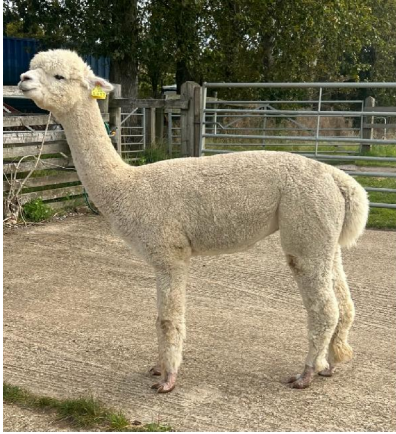

Number of Crias bred from female: 2

Sire of Cria at Foot: Bozedown Ascendant (Beige)

Cria at Foot: Mid Fawn Female cria

Date of Birth of Cria at Foot: 4th June 2024

Current Age of Cria at Foot: 24 Weeks and 4 Days

Summer Breeze