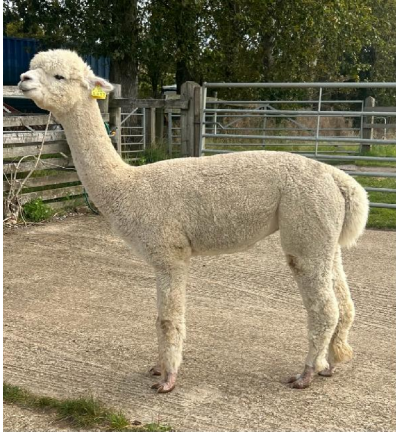

Number of Crias bred from female: 2

Sire of Cria at Foot: Bozedown Ascendant (Beige)

Cria at Foot: Mid Fawn Female cria

Date of Birth of Cria at Foot: 4th June 2024

Current Age of Cria at Foot: 5 Weeks and 6 Days

Summer Breeze