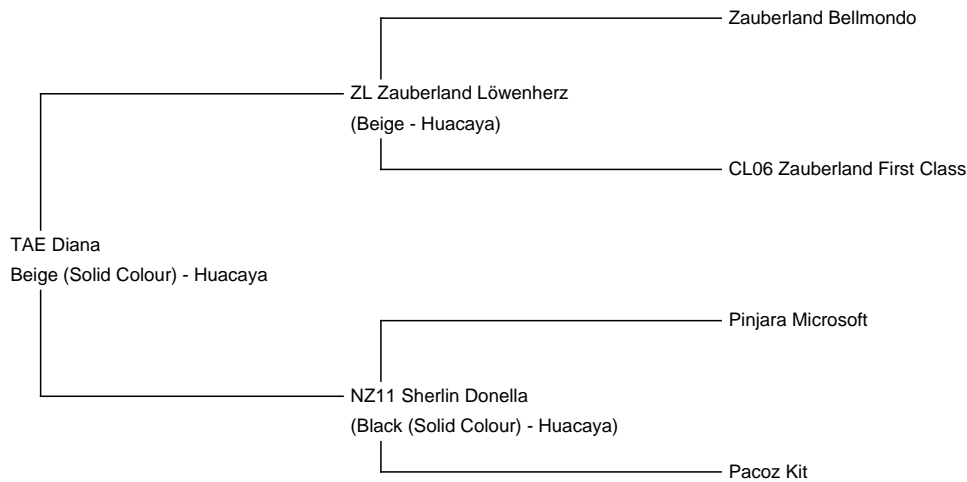

TAE Diana

Price: €4,000.00 Sales tax is included in this price.

Sire: ZL Zauberland Löwenherz

Dam: NZ11 Sherlin Donella

Type: Pregnant Female (Pregnant)

Breed Type: Huacaya

Colour: Beige (Solid Colour)

Registered With: AZVD

Date of Birth: 29th June 2019

Description:

Prämierte Zuchtstute, Zuchteignungsprüfung 2023

Faserdaten werden bei Interesse zugeschickt (letzte Faserprobe 04/2023, AZVD Faserlabor, OFDA Test Report)

Name of covering male: EAG Cäsar (Medium Grey)