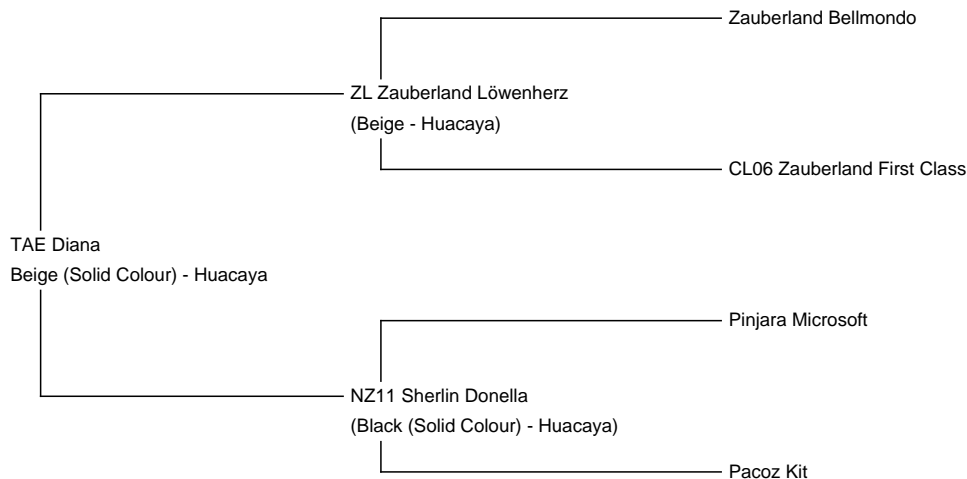

TAE Diana

Price: €4,000.00 Sales tax is included in this price.

Sire: ZL Zauberland Löwenherz

Dam: NZ11 Sherlin Donella

Type: Pregnant Female (Pregnant)

Breed Type: Huacaya

Colour: Beige (Solid Colour)

Registered With: AZVD

Date of Birth: 29th June 2019

Description:

Prämierte Zuchtstute, Zuchteignungsprüfung 2023

Faserdaten werden bei Interesse zugeschickt (letzte Faserprobe 04/2023, AZVD Faserlabor, OFDA Test Report)

Name of covering male: EAG Cäsar (Medium Grey)