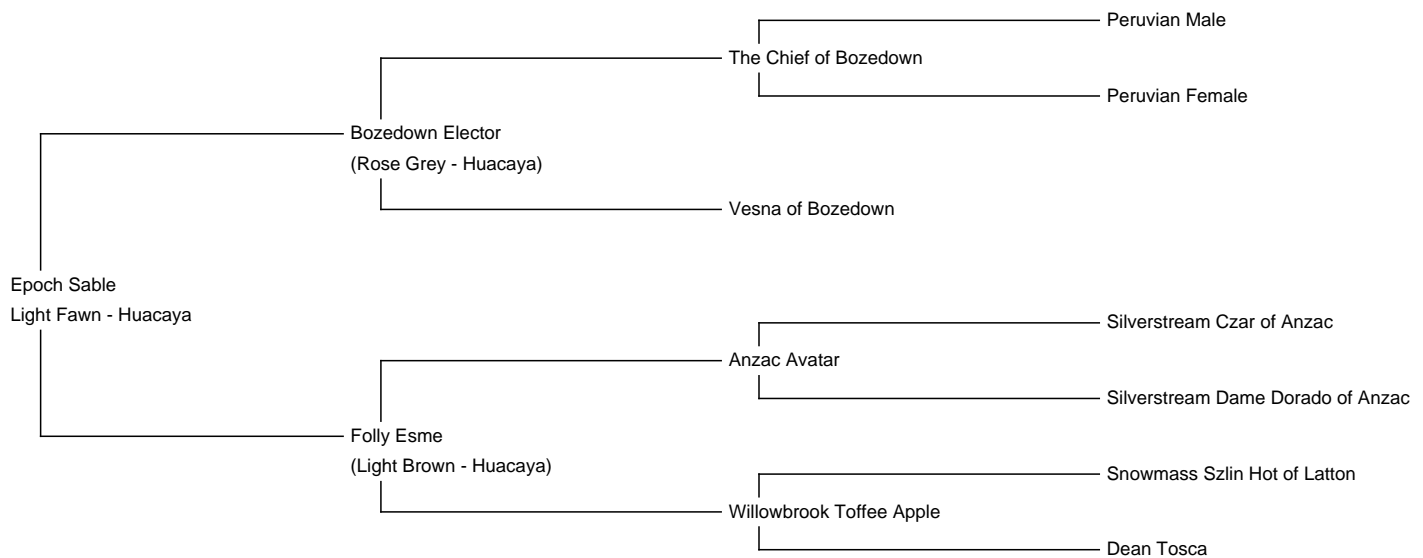

Epoch Sable

Price: £1,500.00 (excl VAT)

Sire: Bozedown Elector

Dam: Folly Esme

Type: Female

Breed Type: Huacaya

Colour: Light Fawn

Registered With: UKBAS42136

Date of Birth: 21st June 2022

Description:

Sable is a pretty girl with a lovely soft-handling fleece. We looked at her fleece on an assessment course and the tutor really liked it, said it was fine, uniform and very low on guard hair. She has correct conformation and a very well-known grey sire, Bozedown Elector. Sable should produce some really beautiful cria in the future. She would be ready to breed next year. She is a very gentle girl, very unassuming and not pushy at all. You would need to make sure she was getting her fair share of feed, as she tends to get pushed off by the more bolshy ones!