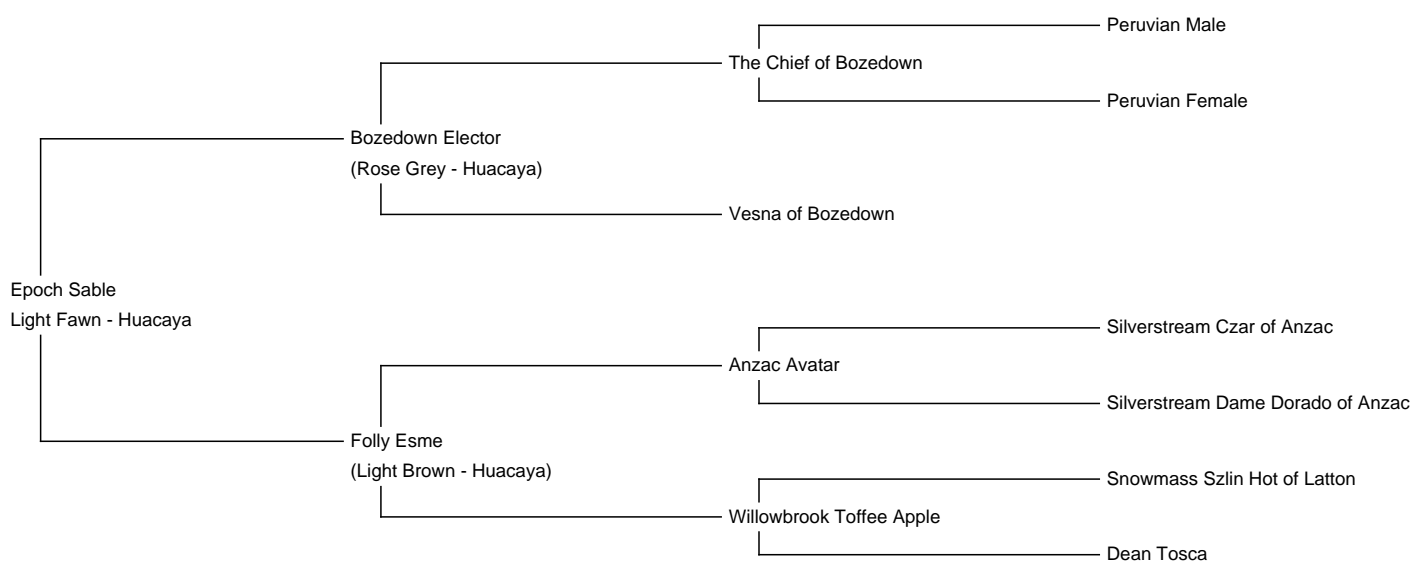

Epoch Sable

Price: £1,500.00 (excl VAT)

Sire: Bozedown Elector

Dam: Folly Esme

Type: Female

Breed Type: Huacaya

Colour: Light Fawn

Registered With: UKBAS42136

Date of Birth: 21st June 2022

Description:

Sable is a pretty girl with a lovely soft-handling fleece. We looked at her fleece on an assessment course and the tutor really liked it, said it was fine, uniform and very low on guard hair. She has correct conformation and a very well-known grey sire, Bozedown Elector. Sable should produce some really beautiful cria in the future. She would be ready to breed next year. She is a very gentle girl, very unassuming and not pushy at all. You would need to make sure she was getting her fair share of feed, as she tends to get pushed off by the more bolshy ones!