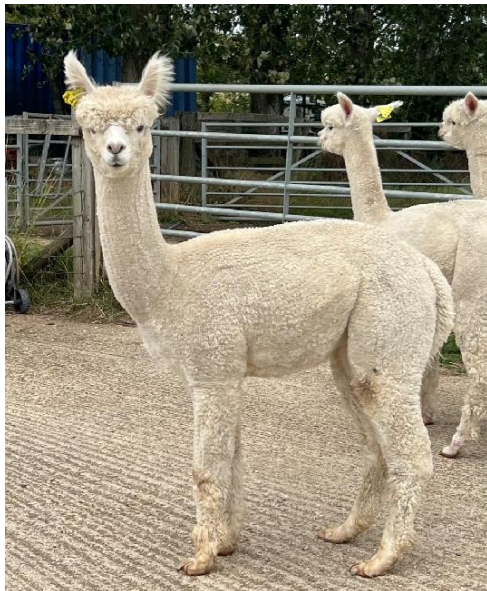

Alpaca Photo 2

Description:

Double Jeopardy will make a great pet along with producing a lovely soft usable fleece. His fleece is bright, fine and pretty uniform in micron. The comment on my evaluation of is, I wish he was a girl! Which means he has potential but unfortunately does not reach the very high standard I have set for males that become studs on our farm

A461 Boz Double Jeopardy