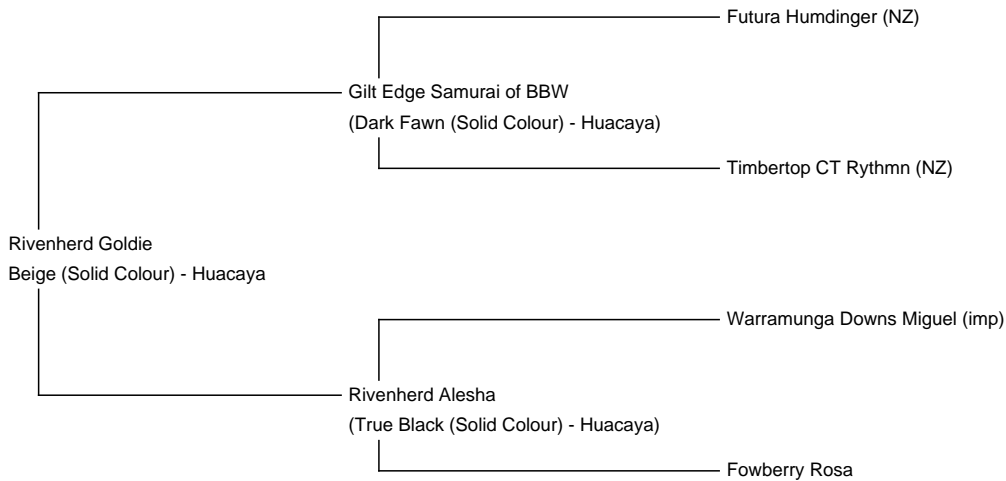

Rivenherd Goldie

Price: £1,250.00 (excl VAT)

Sire: Gilt Edge Samurai of BBW

Dam: Rivenherd Alesha

Type: Female

Breed Type: Huacaya

Colour: Beige (Solid Colour)

Registered With: British Alpaca Society

Blood Lineage: Australian

Date of Birth: 3rd July 2020

Diameter (Micron) of first fleece sample: 19.40 μ

Fleece: (2nd)

19.20 μ SD 4.00 μ CV 20.90% % Over 30 Microns(μ) 1.40% Curvature 38.10 deg/mm Staple Length 120 mm

(taken on 1st May 2022 at 1 Year and 10 Months of age)

Fibre Testing Authority: Art of Fibre

Description:

Goldie is a beautiful, high quality young light female who stands on a large and correctly balanced frame. Her fleece is fine and dense and has good staple length.

Goldie has an interesting pedigree which is packed with some exceptional colour genetics from her fawn sire Gilt Edge Samurai and her black dam Rivenherd Alesha who is a lovely daughter of Warramunga Downs Miguel. Due to the huge depth of colour in her background Goldie has a high probability of producing colour in the future.