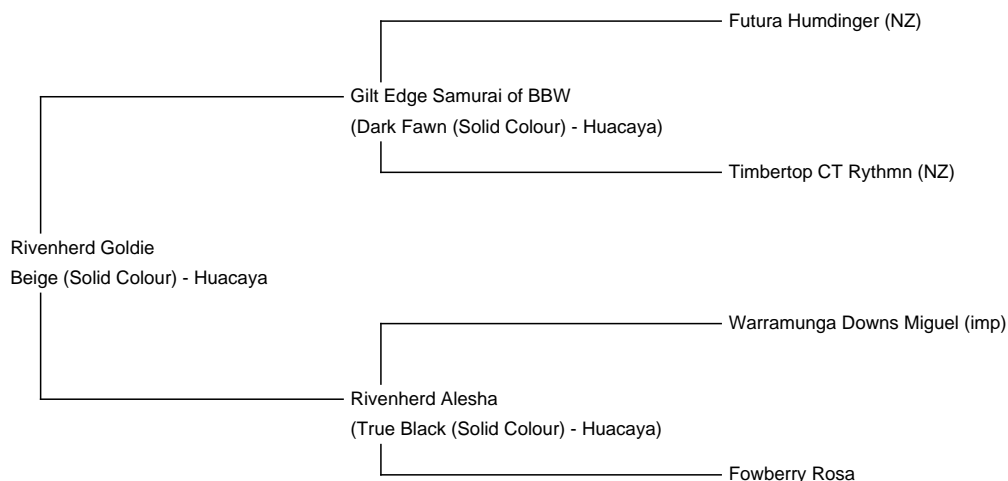

Rivenherd Goldie

Price: £1,500.00 (excl VAT)

Sire: Gilt Edge Samurai of BBW

Dam: Rivenherd Alesha

Type: Female

Breed Type: Huacaya

Colour: Beige (Solid Colour)

Registered With: British Alpaca Society

Blood Lineage: Australian

Date of Birth: 3rd July 2020

Diameter (Micron) of first fleece sample: 19.40µ

Fleece: (2nd)

19.20µ SD 4.00µ CV 20.90% % Over 30 Microns(µ) 1.40% Curvature 38.10 deg/mm Staple Length 120 mm

(taken on 1st May 2022 at 1 Year and 10 Months of age)

Fibre Testing Authority: Art of Fibre

Description:

Goldie is a beautiful, high quality young light female who stands on a large and correctly balanced frame. Her fleece is fine and dense and has good staple length.

Goldie has an interesting pedigree which is packed with some exceptional colour genetics from her fawn sire Gilt Edge Samurai and her black dam Rivenherd Alesha who is a lovely daughter of Warramunga Downs Miguel. Due to the huge depth of colour in her background Goldie has a high probability of producing colour in the future.