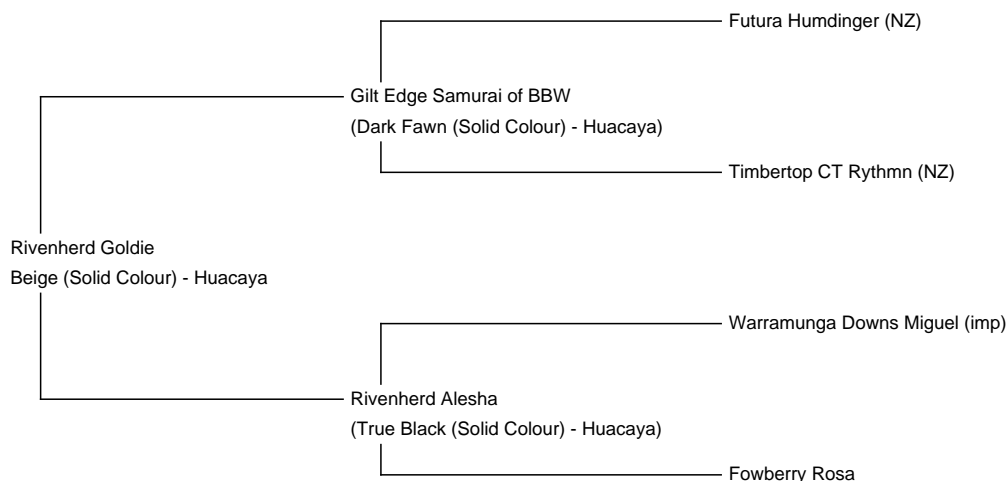

## Rivenherd Goldie

**Price:** £1,500.00 (excl VAT)

**Sire:** Gilt Edge Samurai of BBW

**Dam:** Rivenherd Alesha

**Type:** Female

**Breed Type:** Huacaya

**Colour:** Beige (Solid Colour)

**Registered With:** British Alpaca Society

**Blood Lineage:** Australian

**Date of Birth:** 3rd July 2020

Diameter (Micron) of first fleece sample: 19.40µ

**Fleece:** (2nd)

19.20µ SD 4.00µ CV 20.90% % Over 30 Microns(µ) 1.40% Curvature 38.10 deg/mm Staple Length 120 mm

### Description:

Goldie is a beautiful, high quality young light female who stands on a large and correctly balanced frame. Her fleece is fine and dense and has good staple length.

Goldie has an interesting pedigree which is packed with some exceptional colour genetics from her fawn sire Gilt Edge Samurai and her black dam Rivenherd Alesha who is a lovely daughter of Warramunga Downs Miguel. Due to the huge depth of colour in her background Goldie has a high probability of producing colour in the future.