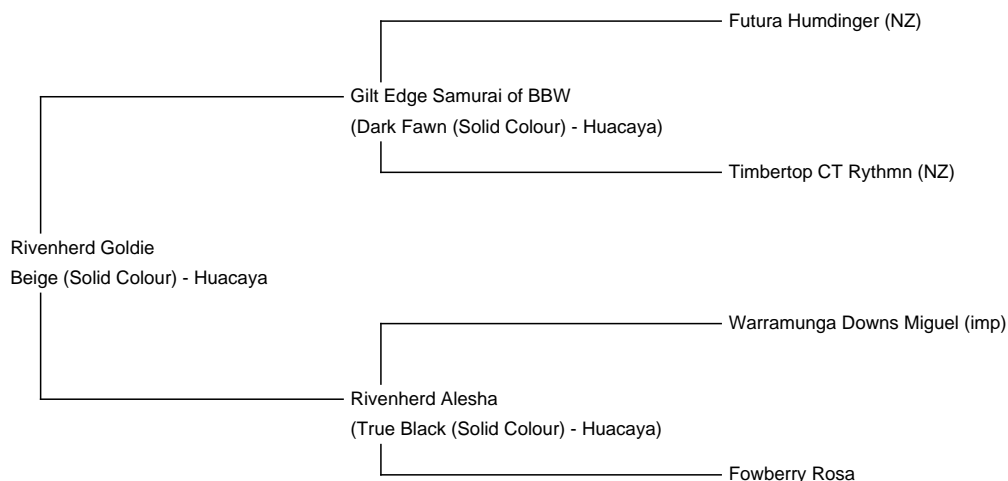

Rivenherd Goldie

Price: £1,250.00 (excl VAT)

Sire: Gilt Edge Samurai of BBW

Dam: Rivenherd Alesha

Type: Female

Breed Type: Huacaya

Colour: Beige (Solid Colour)

Registered With: British Alpaca Society

Blood Lineage: Australian

Date of Birth: 3rd July 2020

Diameter (Micron) of first fleece sample: 19.40 μ

Fleece: (2nd)

19.20 μ SD 4.00 μ CV 20.90% % Over 30 Microns(μ) 1.40% Curvature 38.10 deg/mm Staple Length 120 mm

(taken on 1st May 2022 at 1 Year and 10 Months of age)

Fibre Testing Authority: Art of Fibre

Description:

Goldie is a beautiful, high quality young light female who stands on a large and correctly balanced frame. Her fleece is fine and dense and has good staple length.

Goldie has an interesting pedigree which is packed with some exceptional colour genetics from her fawn sire Gilt Edge Samurai and her black dam Rivenherd Alesha who is a lovely daughter of Warramunga Downs Miguel. Due to the huge depth of colour in her background Goldie has a high probability of producing colour in the future.