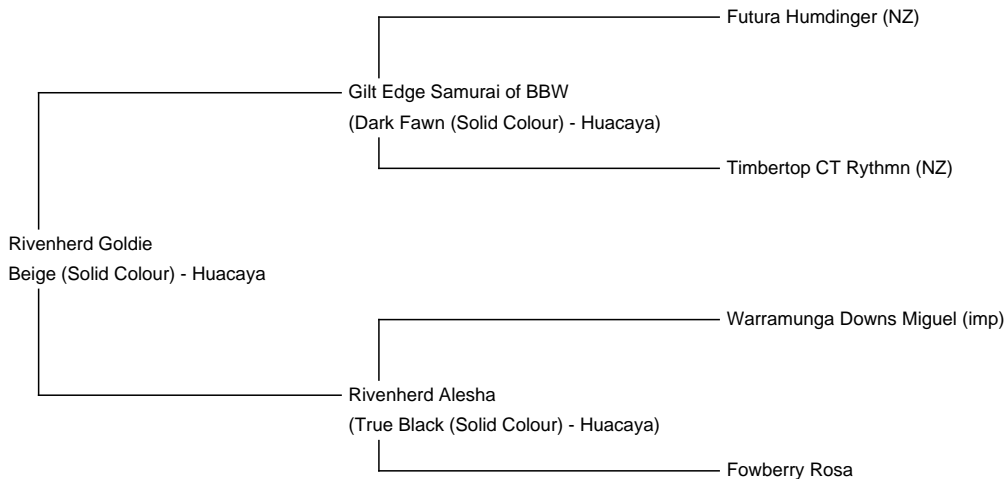

Rivenherd Goldie

Price: £1,250.00 (excl VAT)

Sire: Gilt Edge Samurai of BBW

Dam: Rivenherd Alesha

Type: Female

Breed Type: Huacaya

Colour: Beige (Solid Colour)

Registered With: British Alpaca Society

Blood Lineage: Australian

Date of Birth: 3rd July 2020

Diameter (Micron) of first fleece sample: 19.40 μ

Fleece: (2nd)

19.20 μ SD 4.00 μ CV 20.90% % Over 30 Microns(μ) 1.40% Curvature 38.10 deg/mm Staple Length 120 mm

(taken on 1st May 2022 at 1 Year and 10 Months of age)

Fibre Testing Authority: Art of Fibre

Description:

Goldie is a beautiful, high quality young light female who stands on a large and correctly balanced frame. Her fleece is fine and dense and has good staple length.

Goldie has an interesting pedigree which is packed with some exceptional colour genetics from her fawn sire Gilt Edge Samurai and her black dam Rivenherd Alesha who is a lovely daughter of Warramunga Downs Miguel. Due to the huge depth of colour in her background Goldie has a high probability of producing colour in the future.