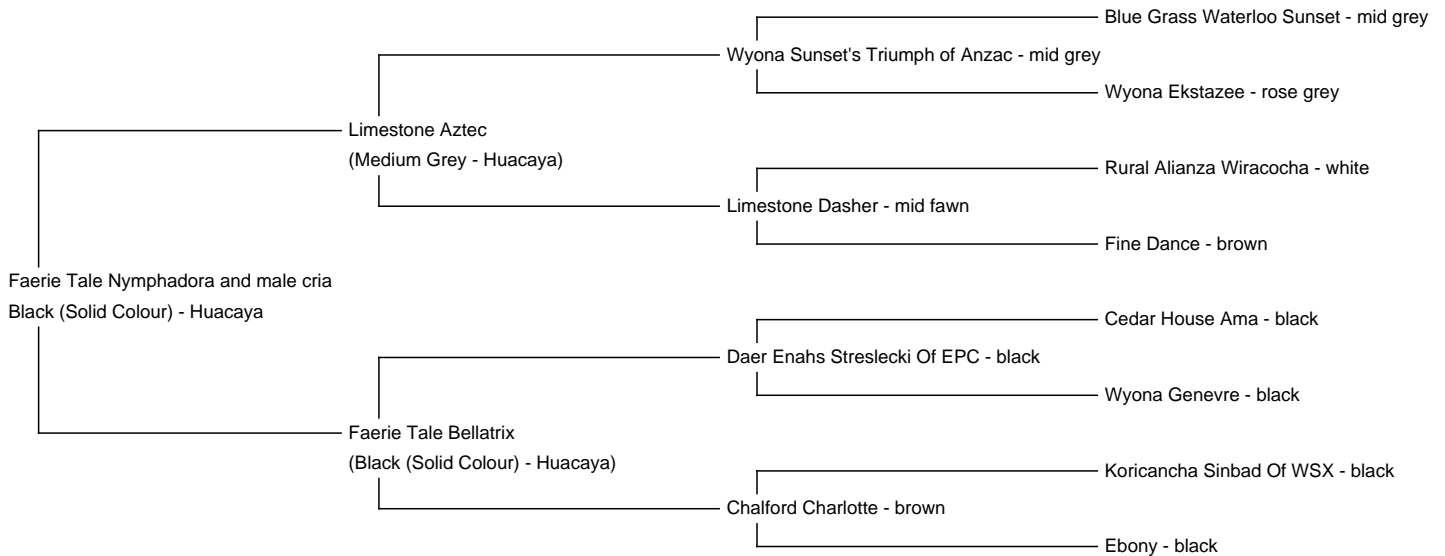

## Faerie Tale Nymphadora and male cria

**Price:** £1,250.00 (excl VAT)

**Sire:** Limestone Aztec

**Dam:** Faerie Tale Bellatrix

**Type:** Pregnant Female (Pregnant)

**Breed Type:** Huacaya

**Colour:** Black (Solid Colour)

### Description:

PRICE DROP

Faerie Tale Nymphadora is a high quality black female who has proven to be a very good breeding female. She produced her first cria in 2022, a very nice true black male followed by a beautiful bay black female in 2023 and for 2024 she has a lovely black male at foot.

Nymphadora would be a great asset to any herd wishing to produce colour. Her sire is our multi champion grey Limestone Aztec who has proven excellent at producing grey and black. Aztec is from strong grey lines and has been fantastic for producing grey, rose grey, black and even Appaloosa.

Her dam is Faerie Tale Bellatrix who was sired by the elite male Daer Enahs Streslecki Of EP.

Nymphadora offers top class genetics for any breeder wishing to produce colour. She will shortly be repeating her mating to Brampton Valley Theodore a dark grey.