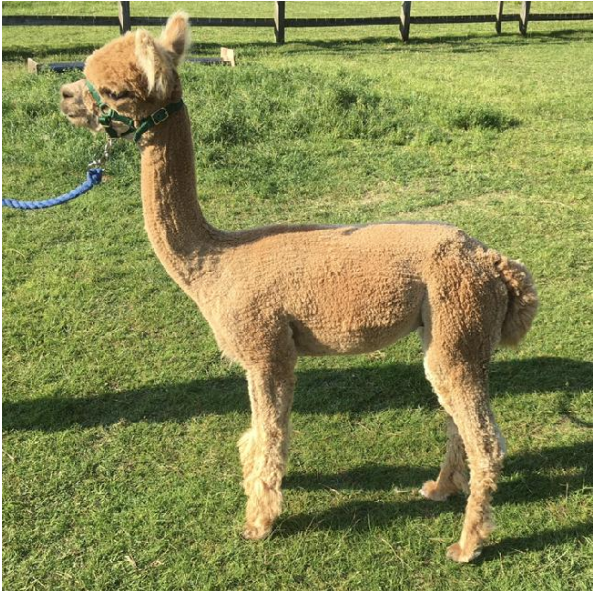

Moat Farm Kestrel

Price: N/A (SOLD)

Sire: Appledene Apollo of Moat Farm

Dam: Melford Green Little Nell

Type: Pregnant Female (Pregnant)

Breed Type: Huacaya

Colour: Medium Fawn

Registered With: BNBAS16627

Date of Birth: 19th June 2022

Description:

Kestrel is a handsome solid mid fawn young boy, docile and friendly .He is halter trained and would make an ideal fibre producer for crafters, or trekker / pet .

Name of covering male: Beck Brow First Edition (White)

Alpaca Photo 1

Alpaca Photo 2