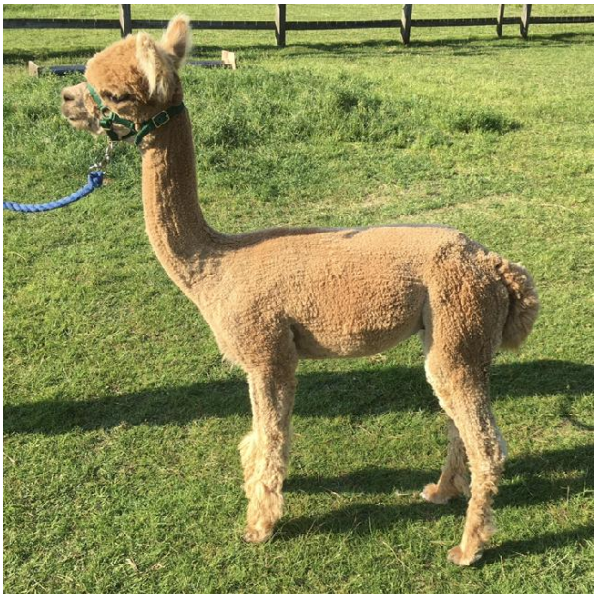

Moat Farm Kestrel

Price: N/A (SOLD)

Sire: Appledene Apollo of Moat Farm

Dam: Melford Green Little Nell

Type: Pregnant Female (Pregnant)

Breed Type: Huacaya

Colour: Medium Fawn

Registered With: BNBAS16627

Date of Birth: 19th June 2022

Description:

Kestrel is a handsome solid mid fawn young boy, docile and friendly .He is halter trained and would make an ideal fibre producer for crafters, or trekker / pet .

Name of covering male: Beck Brow First Edition (White)

Alpaca Photo 1

Alpaca Photo 2