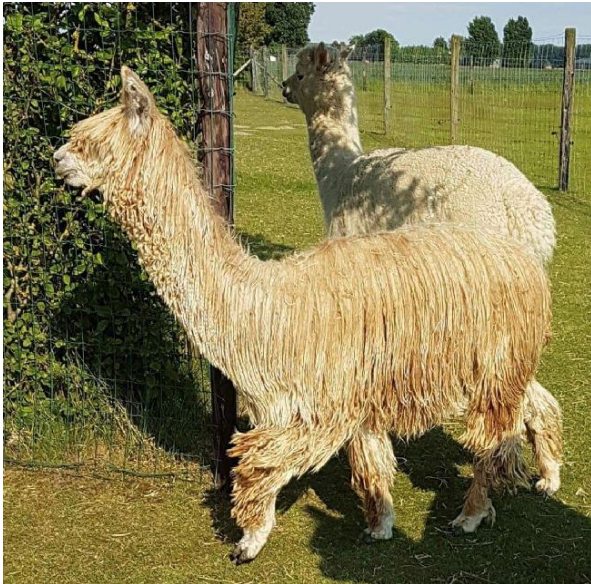

AE Barbedos

Price: N/A

Sire: Bozedown Ace II

Dam: AE Noa

Type: Stud Male

Breed Type: Suri

Colour: Light Fawn

Registered With: AAB

Date of Birth: 4th June 2015

Description:

mooie krachtige Suri hengst, met prachtig "goudkleurig" fleece. Perfecte bouw en type.

Prizes Won:

Best of Suri, Boekel 2016

Best of Suri Hapert 2016

reserve Meppel 2016

Alpaca Photo 1

Alpaca Photo 2

Alpaca Photo 3