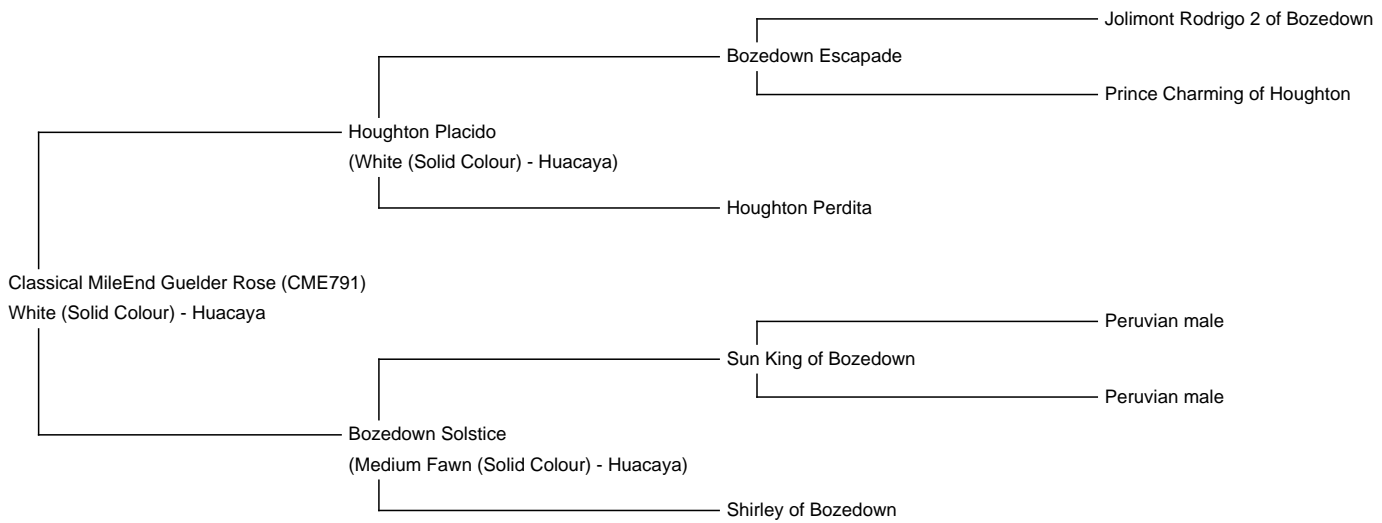

Classical MileEnd Guelder Rose (CME791)

Price: £3,250.00

Sire: Houghton Placido

Dam: Bozedown Solstice

Type: Pregnant Female (Pregnant)

Breed Type: Huacaya

Colour: White (Solid Colour)

Registered With: BAS

UKBAS40530

Date of Birth: 4th June 2021

Description:

Striking Houghton Placido daughter, so like him in head style, with a seriously dense fleece. Excellent conformation on this girl with good bone and a strong frame. She has a fawn dam and has been bred to our new fawn stud male Evolution Volcanicity who has the benefit of many excellent Snowmass bloodlines.

Guelder Rose's sire Placido was Champion White Male at the BAS National 2019 and winner of the progeny class in 2022.

Name of covering male: Evolution Volcanicity (Medium Fawn)

Last Mating Date: 28th August 2022