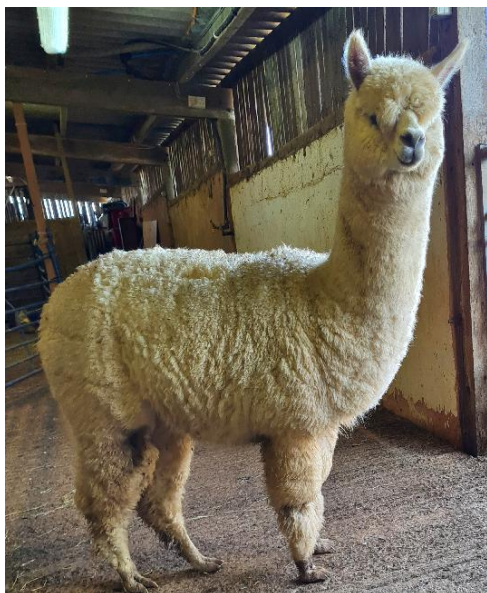

Classical MileEnd Estelle (CM816)

Price: £3,500.00 with female cria at foot

Sire: Appledene Commander in Chief

Dam: Classical MileEnd Felicitas

Type: Pregnant Female (Pregnant)

Breed Type: Huacaya

Colour: White (Solid Colour)

Registered With: BAS

UKBAS40624

Date of Birth: 17th July 2021

Description:

Stylish female, sired by Appledene Commander in Chief and mated to our Houghton Placido, Champion White Male at the BAS National 2019, winner of Sire's Progeny at the BAS National 2022, with a beautiful female cria at foot..

This girl has a bright, fine fleece, 16.6 on her first fleece. Her first cria, a white female, was born on July 7.

Name of covering male: Houghton Placido (White)

Number of Crias bred from female: 1

Sire of Cria at Foot: Houghton Placido

Cria at Foot: Stunning white female born on July 7, 2023.

Date of Birth of Cria at Foot: 7th July 2023

Current Age of Cria at Foot: 53 Weeks and 3 Days

CM Estelle fleece

CME Estelle

CME ESTELLE