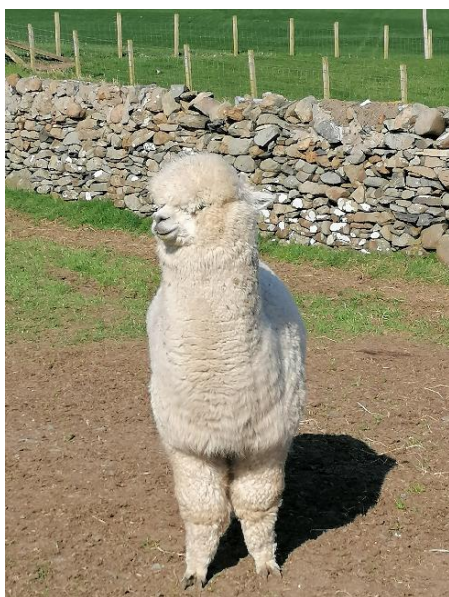

Snowqueen

Snowqueen