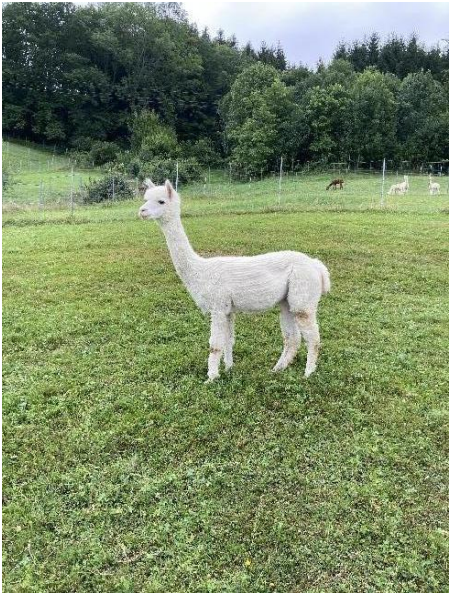

ZL Betty

Price: €1,000.00

Sire: ZL Magnum

Dam: ZL Baroness

Type: Female

Breed Type: Huacaya

Colour: White (Solid Colour)

Registered With: AAA001674

Date of Birth: 2nd August 2011

Diameter (Micron) of first fleece sample: 21.10µ

Fleece: (7th)

25.30µ

(taken on 12th July 2018 at 6 Years and 11 Months of age)

Description:

ZL Betty ist eine ruhige Hobbystute in der Farbe weiß.

Number of Crias bred from female: 4

Alpaca Photo 1

Alpaca Photo 2

Alpaca Photo 3