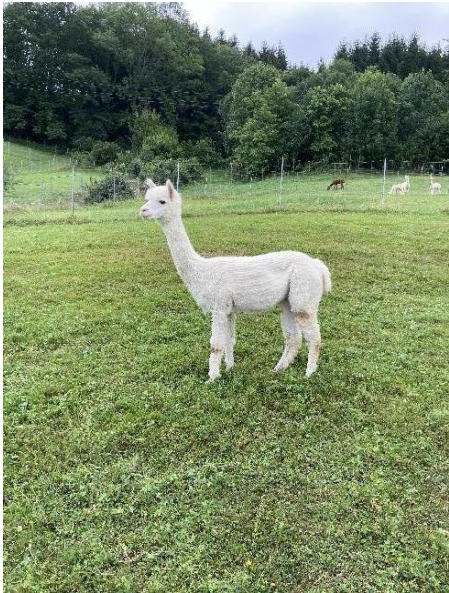

Alpaca Photo 2