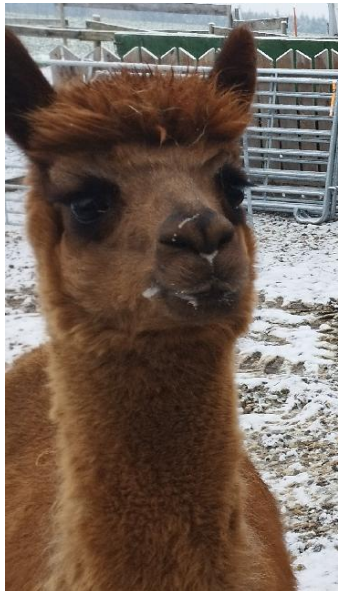

THA Lucy

Price: Price on Application

Sire: ZL Löwenherz

Dam: MF Furry Frost

Type: Female

Breed Type: Huacaya

Colour: Medium Brown (Solid Colour)

Registered With: AREU-027340

Date of Birth: 2nd August 2014

Description:

Liebvolle brave Stute, Halfterführig, gechipt, geimpft, entwurmt.

Alpaca Photo 1

Alpaca Photo 2