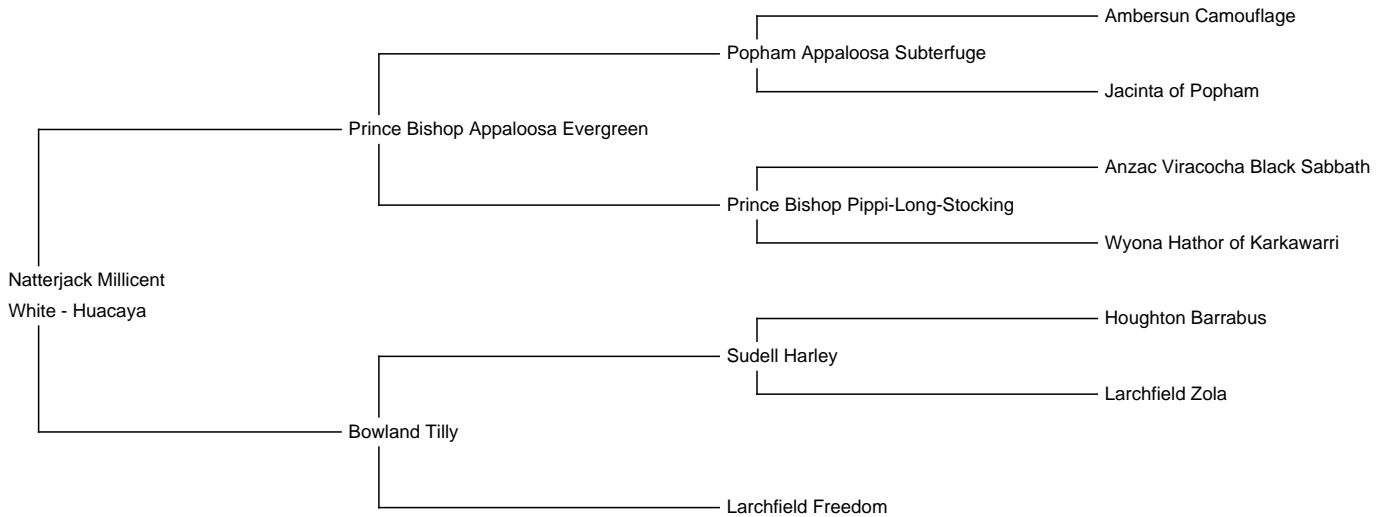

## Natterjack Millicent

**Price:** Price on Application (SOLD)

**Sire:** Prince Bishop Appaloosa Evergreen

**Dam:** Bowland Tilly

**Type:** Stud Male

**Breed Type:** Huacaya

**Colour:** White

**Date of Birth:** 19th August 2022

### Description:

Millicent is an incredibly striking female, exhibiting a fine, bright fleece. This is even more exciting when combined with the fact she is from an Appaloosa male, Prince Bishop Appaloosa Evergreen.

We are really excited to see what Millicent could produce in the future.

A 10% discount will be applied for purchases of 3 or more females.

Alpaca Photo 1