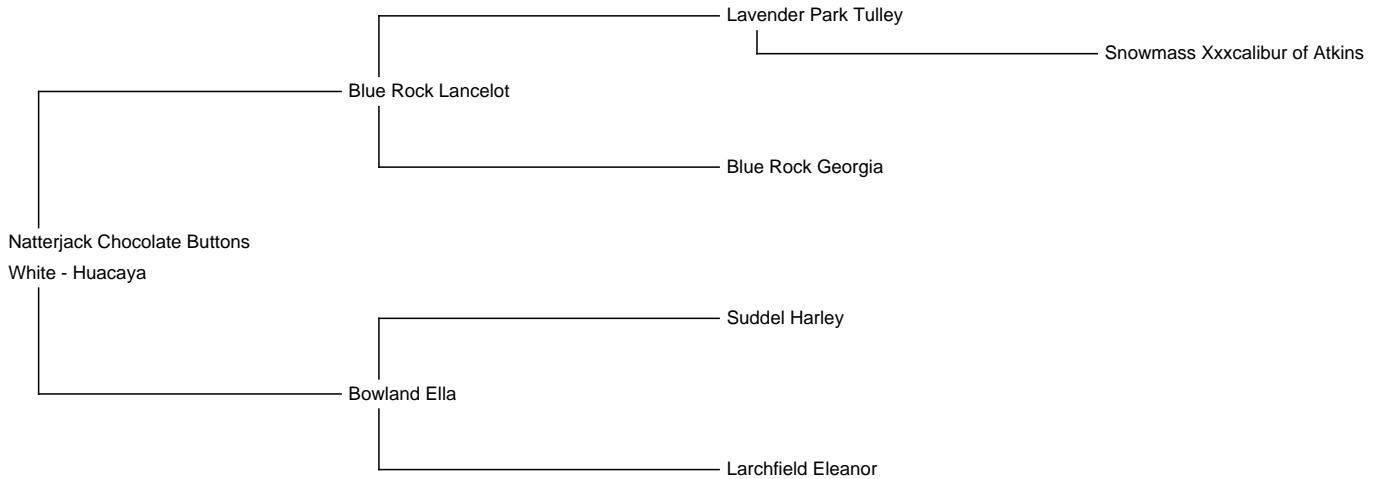

## Natterjack Chocolate Buttons

**Price:** N/A (SOLD)

**Sire:** Blue Rock Lancelot

**Dam:** Bowland Ella

**Type:** Stud Male

**Breed Type:** Huacaya

**Colour:** White

**Date of Birth:** 10th August 2022

### Description:

Chocolate Buttons is a beautiful Lavender Park Tulley granddaughter. She stands on a lovely frame with great staple length and a lovely handle to her fleece.

A 10% discount will be applied for purchases of 3 or more females.