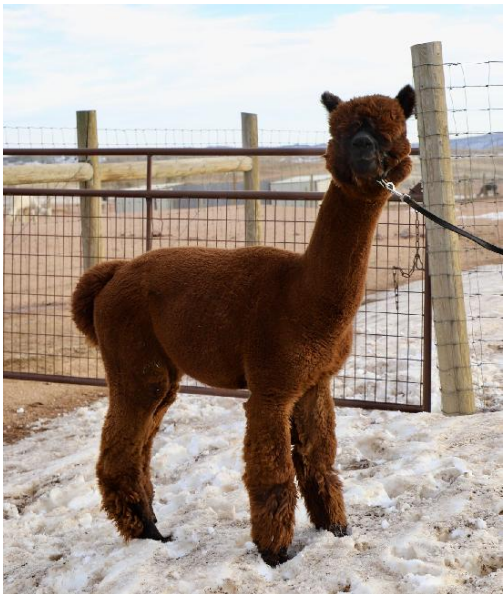

Alpaca Photo 1