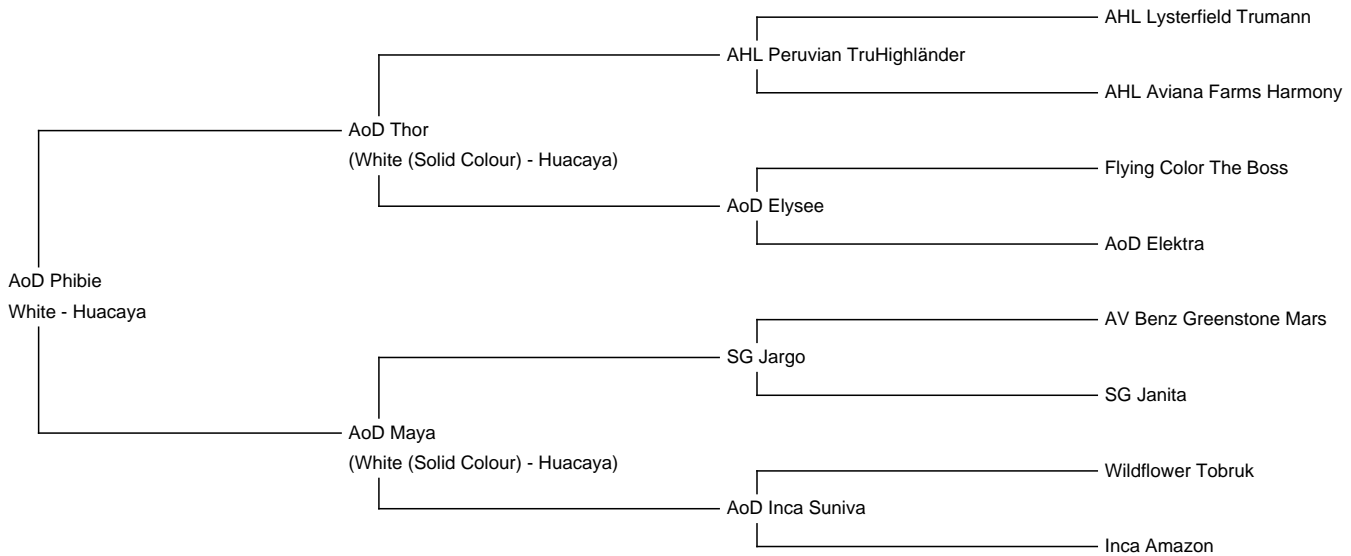

AoD Phibie

Price: Either (SOLD)

Sire: AoD Thor

Dam: AoD Maya

Type: Female

Breed Type: Huacaya

Colour: White

Registered With: AAeV

Reg.-Nr.58780

Blood Lineage: Jolimont Warrior,Highländer,

Date of Birth: 26th August 2021

Fleece:

14.00µ SD 3.00µ Curvature 36.00 deg/mm Staple Length 95 mm

(taken on 1st March 2022 at 7 Months of age)

Fibre Testing Authority: Art of Fibre

Description:

Phibie ist eine traumhafte Jungstute mit einem
einem guten , kräftigen Körperbau und einer korrekten Zahnstellung.
Ihr Vlies begeistert uns immer wieder , sie ist sehr dicht und soft, ihr Crimp reicht bis zu den Beinen .
Phibie`s ist sehr umgänglich und eine echt liebe Stute. Genetisch vereint sie einige der besten Blutlinien wie Jolimont
Warrior , AHL Peruvian TruHighländer und Stoneleight Lothario.