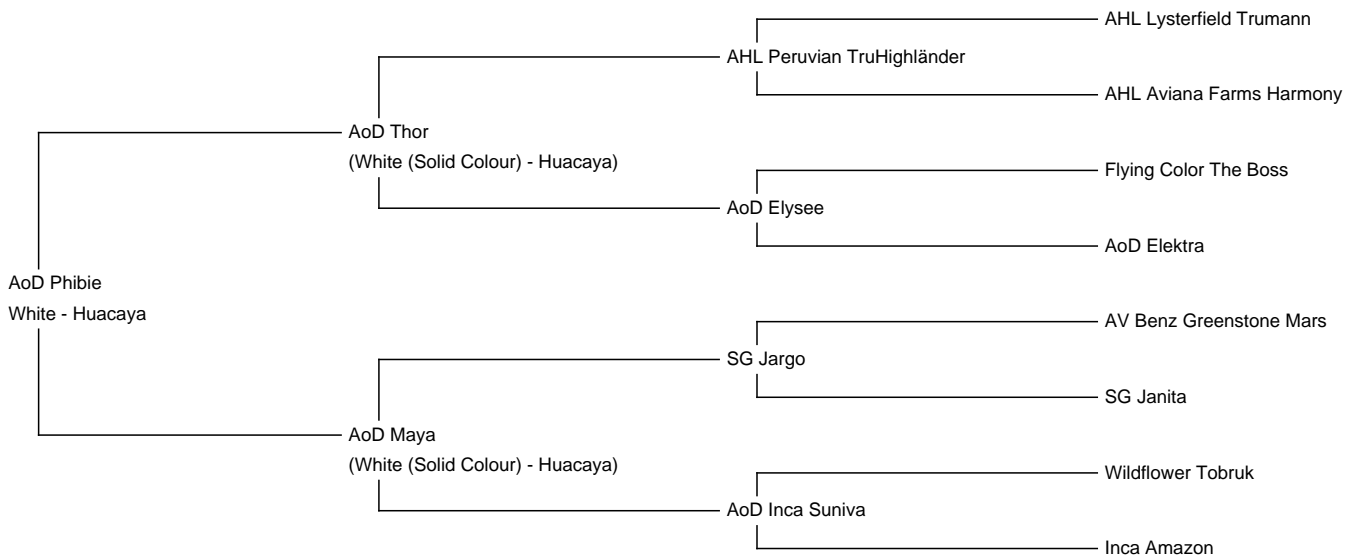

## AoD Phibie

**Price:** Either **(SOLD)**

**Sire:** AoD Thor

**Dam:** AoD Maya

**Type:** Female

**Breed Type:** Huacaya

**Colour:** White

**Registered With:** AAeV

Reg.-Nr.58780

**Blood Lineage:** Jolimont Warrior,Highländer,

**Date of Birth:** 26th August 2021