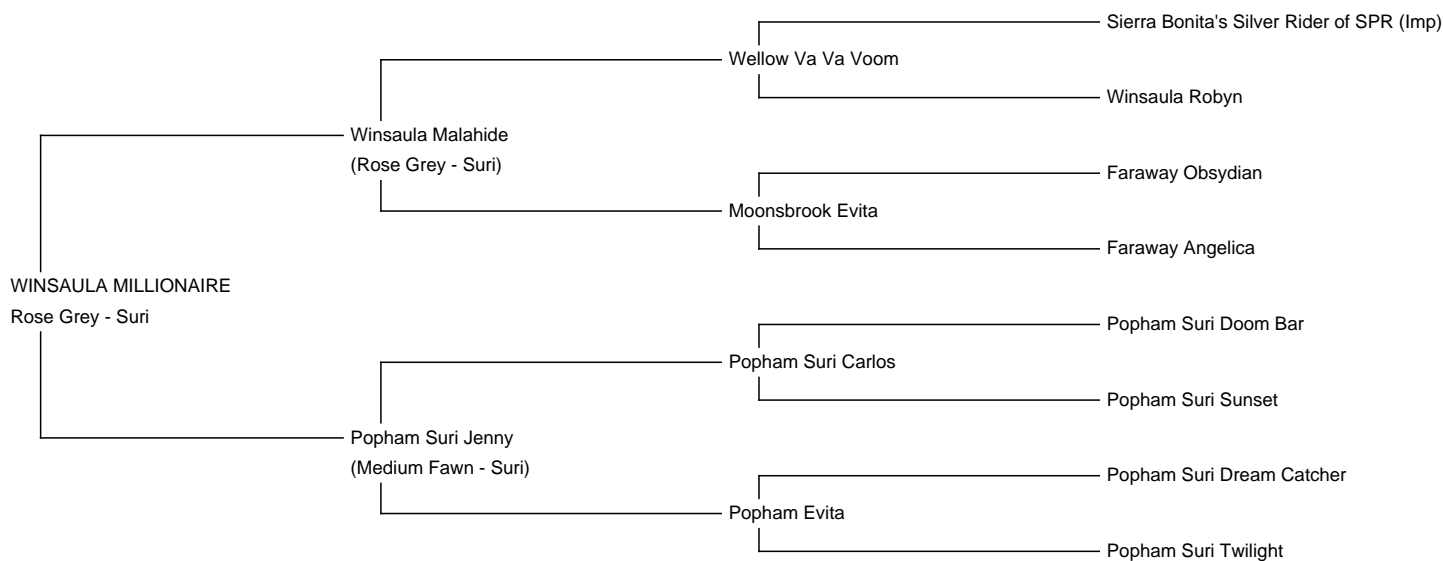

WINSAULA MILLIONAIRE

Price: Price on Application (**SOLD**)

Sire: Winsaula Malahide

Dam: Popham Suri Jenny

Type: Stud Male

Breed Type: Suri

Colour: Rose Grey

Blood Lineage: Macgyver, Accoyo

Date of Birth: 15th September 2022

Description:

Winsaula Millionaire is a beautiful Rose Grey Suri, and progeny of our 2022 National Grey Champion Winsaula Malahide. His Dam is Popham Suri Jenny the first daughter out of the multiple supreme champion Popham Suri Carlos.

His fleece is very dense and lustrous and very fine.

We have too many beautiful boys so must release some even though they are our favourites

Prizes Won:

2023 Three Counties Halter Show

Champion modern Grey Male

2023 South of England Show

Reserve champion modern grey male

2023 BAS National Halter Show

Junior Grey Male - 3rd