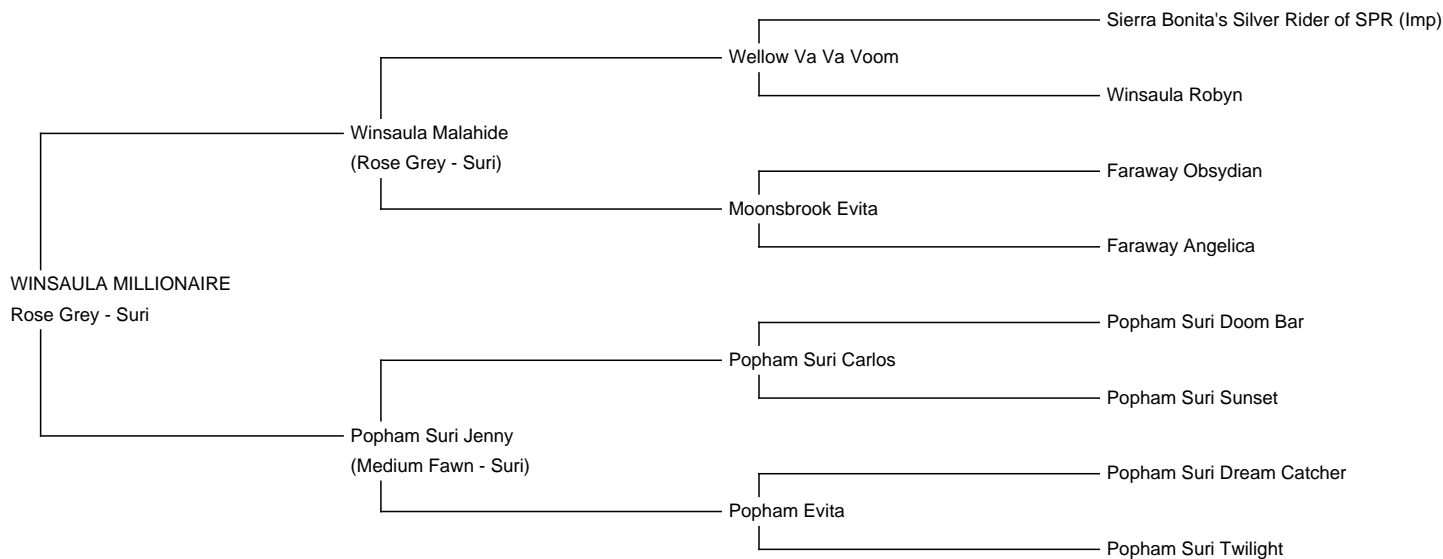

# WINSAULA MILLIONAIRE

**Price:** Price on Application (**SOLD**)

**Sire:** Winsaula Malahide

**Dam:** Popham Suri Jenny

**Type:** Stud Male

**Breed Type:** Suri

**Colour:** Rose Grey

**Blood Lineage:** Macgyver, Accoyo

## Description:

Winsaula Millionaire is a beautiful Rose Grey Suri, and progeny of our 2022 National Grey Champion Winsaula Malahide. His Dam is Popham Suri Jenny the first daughter out of the multiple supreme champion Popham Suri Carlos.