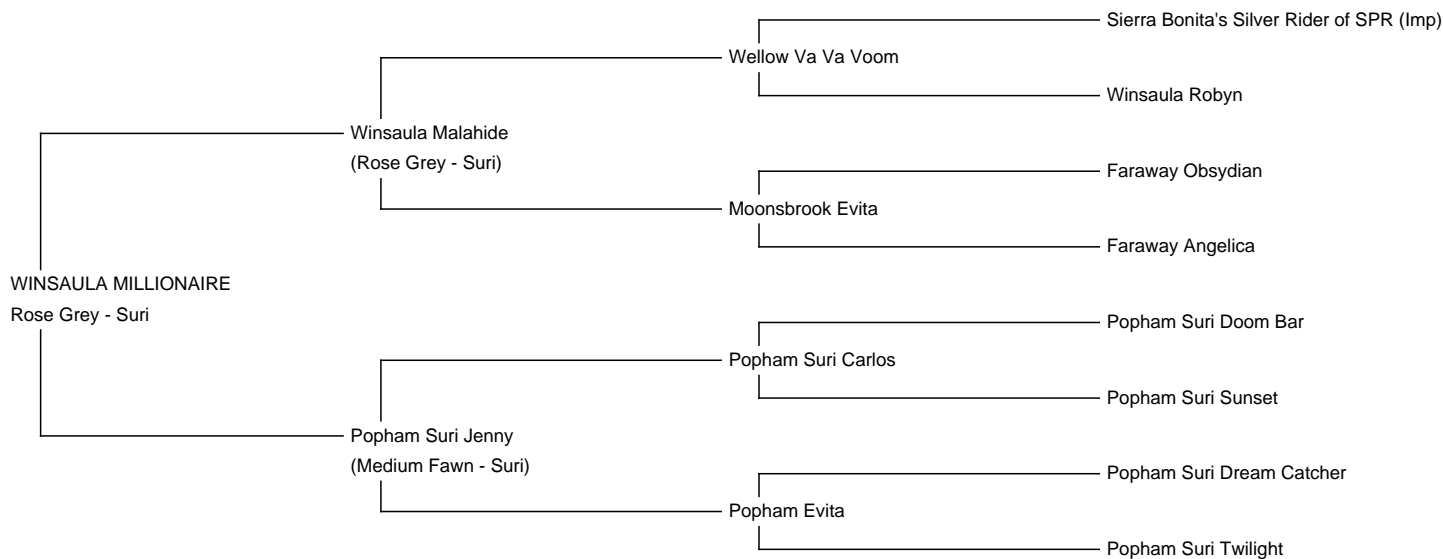

WINSAULA MILLIONAIRE

Price: Price on Application (**SOLD**)

Sire: Winsaula Malahide

Dam: Popham Suri Jenny

Type: Stud Male

Breed Type: Suri

Colour: Rose Grey

Blood Lineage: Macgyver, Accoyo

Date of Birth: 15th September 2022

Description:

Winsaula Millionaire is a beautiful Rose Grey Suri, and progeny of our 2022 National Grey Champion Winsaula Malahide. His Dam is Popham Suri Jenny the first daughter out of the multiple supreme champion Popham Suri Carlos.

His fleece is very dense and lustrous and very fine.

We have too many beautiful boys so must release some even though they are our favourites

Prizes Won:

2023 Three Counties Halter Show

Champion modern Grey Male