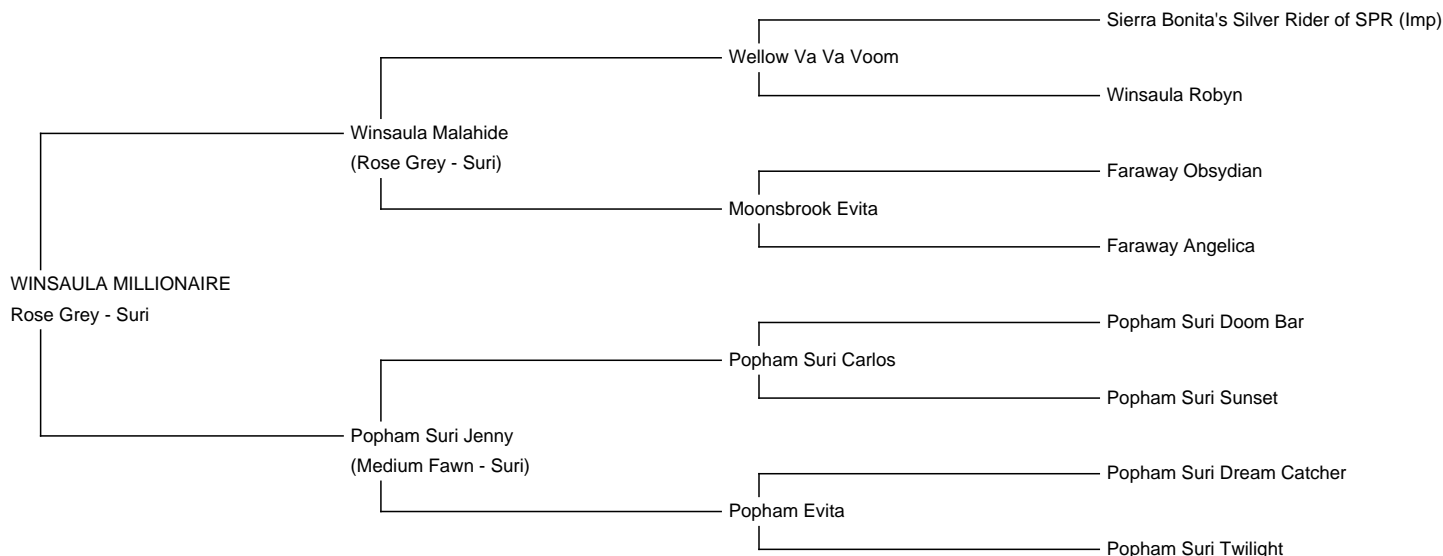

WINSAULA MILLIONAIRE

Price: Price on Application (**SOLD**)

Sire: Winsaula Malahide

Dam: Popham Suri Jenny

Type: Stud Male

Breed Type: Suri

Colour: Rose Grey

Blood Lineage: Macgyver, Accoyo

Date of Birth: 15th September 2022

Description:

Winsaula Millionaire is a beautiful Rose Grey Suri, and progeny of our 2022 National Grey Champion Winsaula Malahide. His Dam is Popham Suri Jenny the first daughter out of the multiple supreme champion Popham Suri Carlos.

His fleece is very dense and lustrous and very fine.

We have too many beautiful boys so must release some even though they are our favourites

Prizes Won:

2023 Three Counties Halter Show

Champion modern Grey Male