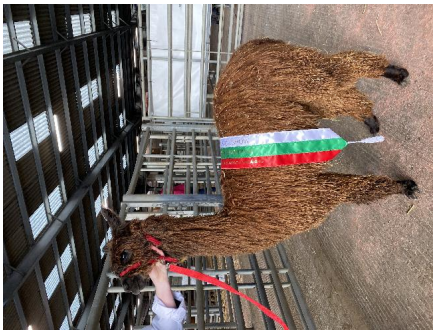

WINSAULA UNFORGOTTEN

Price: Price on Application (**SOLD**)

Sire: Thistledown Maniatoto of Faraway

Dam: Winsaula Rags to Riches

Type: Stud Male

Breed Type: Suri

Colour: Dark Brown (Solid Colour)

Registered With: British Alpaca Society

BNBAS14896

Date of Birth: 14th August 2021

Description:

Beautiful male Suri with incredible density, great lustre and a fine and well organised fleece. Winsaula Unforgotten achieved two Judges Choice awards and 10 Championship titles.

verbal JUDGES CHOICE SURI

2022 Eastern Alpaca Group Halter Show

1st Place Intermediate Brown Male

Champion Brown Male

JUDGES CHOICE SURI

2022 Welsh Alpaca Show

1st Place Intermediate Brown Male

Champion Brown Male

2022 Yorkshire Alpaca Show

1st Place Intermediate Brown Male

Champion Brown Male

2022 Midlands Champion - West Shires

1st Place Intermediate Brown Male

Champion Brown Male

Alpaca Photo 1

Alpaca Photo 2