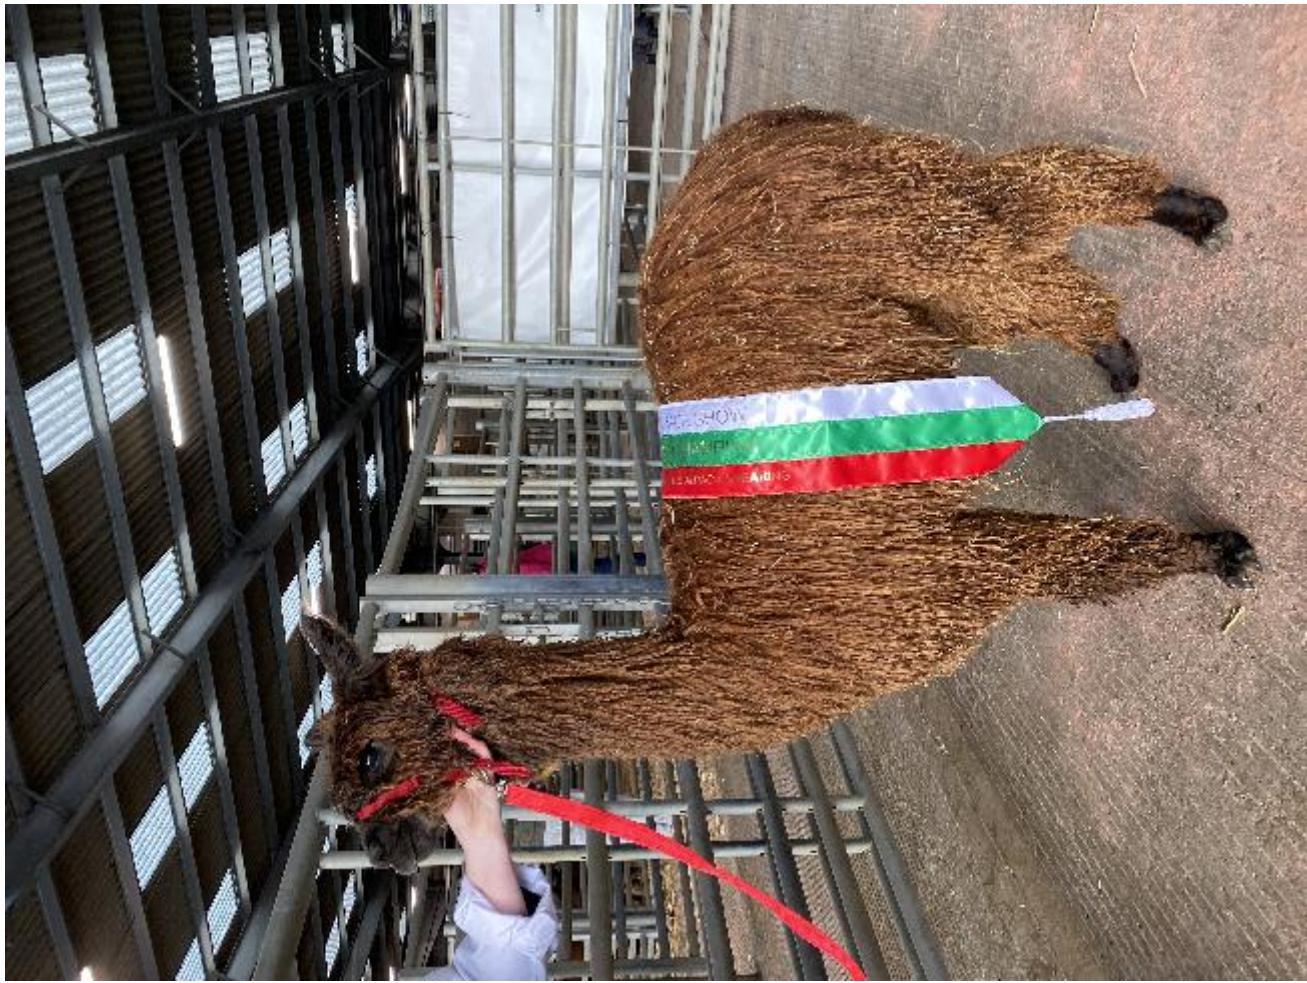

WINSAULA UNFORGOTTEN

Price: Price on Application (**SOLD**)

Sire: Thistledown Maniatoto of Faraway

Dam: Winsaula Rags to Riches

Type: Stud Male

Breed Type: Suri

Colour: Dark Brown (Solid Colour)

Registered With: British Alpaca Society

BNBAS14896

Date of Birth: 14th August 2021

Description:

Beautiful male Suri with incredible density, great lustre and a fine and well organised fleece. Winsaula Unforgotten achieved two Judges Choice awards and 10 Championship titles.

verbal JUDGES CHOICE SURI

2022 Eastern Alpaca Group Halter Show

1st Place Intermediate Brown Male

Champion Brown Male

JUDGES CHOICE SURI

2022 Welsh Alpaca Show

1st Place Intermediate Brown Male

Champion Brown Male

2022 Yorkshire Alpaca Show

1st Place Intermediate Brown Male

Champion Brown Male

2022 Midlands Champion - West Shires

1st Place Intermediate Brown Male

Champion Brown Male

Alpaca Photo 1

Alpaca Photo 2