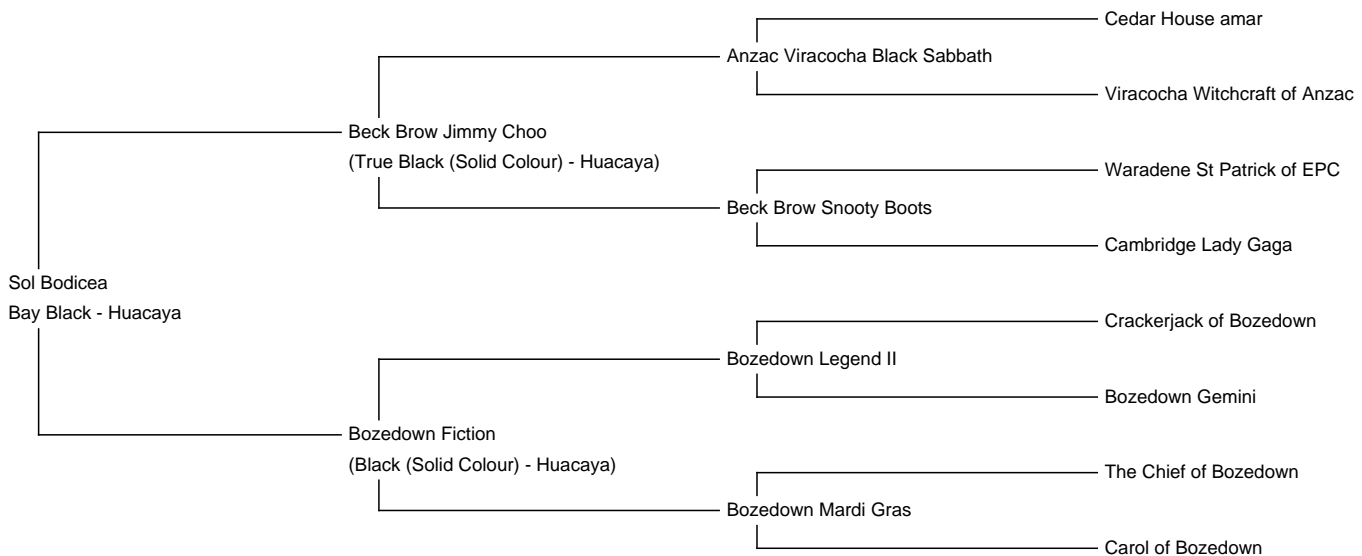

## Sol Bodicea

**Price:** £1,000.00 (excl VAT)

**Sire:** Beck Brow Jimmy Choo

**Dam:** Bozedown Fiction

**Type:** Female

**Breed Type:** Huacaya

**Colour:** Bay Black

**Registered With:** British Alpaca Society (UKBAS36116)

**Blood Lineage:** Australian and UK Bloodlines

**Date of Birth:** 27th September 2018

### Description:

Bodicea is a Bay Black Female. She has a soft nature, very friendly, will eat from your hand. Bodicea had her first cria last year, and proved to be an excellent mother, very attentive. Excellent fleece, very soft handle. All medications fully up to date.