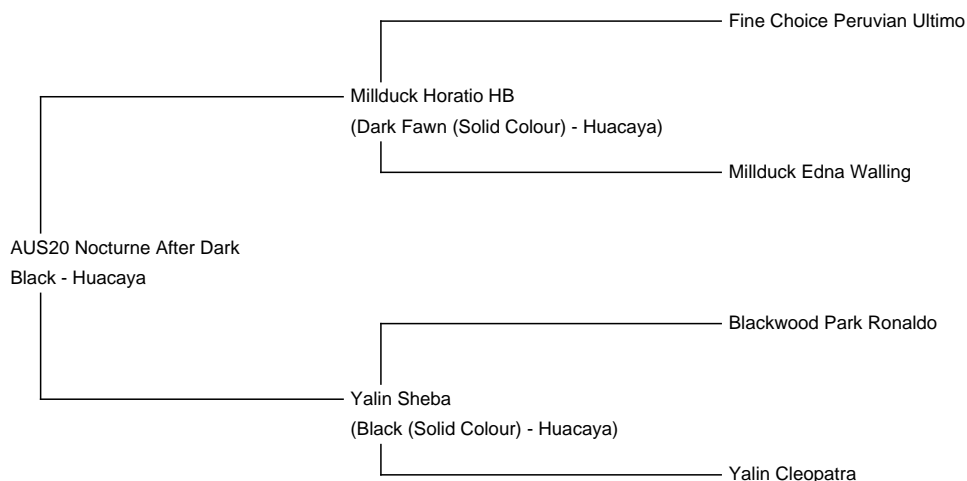

## AUS20 Nocturne After Dark

**Price:** Price on Application

**Sire:** Millduck Horatio HB

**Dam:** Yalin Sheba

**Type:** Pregnant Female (Pregnant)

**Breed Type:** Huacaya

**Colour:** Black

**Registered With:** AZVD

**Blood Lineage:** Millduck

**Date of Birth:** 23rd November 2014

**Name of covering male:** AoD Janosch (Dark Brown)

**Last Mating Date:** 11th August 2022

**Estimated Date Cria Due (Pregnant Female):** 11th July 2023

**Number of Crias bred from female:** 4

Alpaca Photo 1