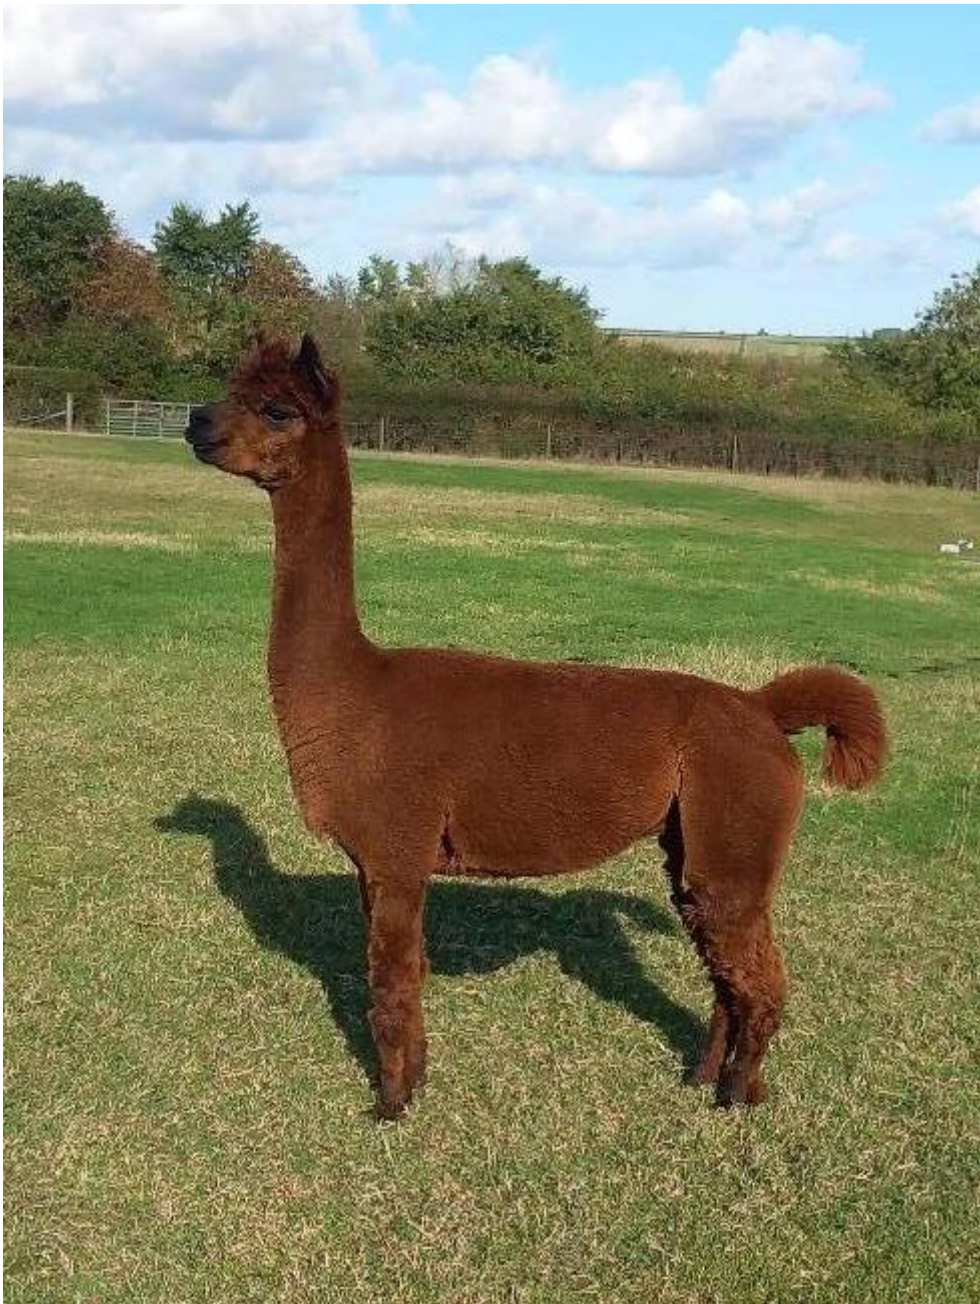

Alpaca Photo 1