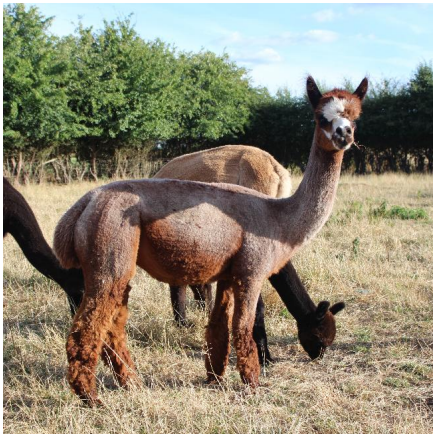

Alpaca Photo 2