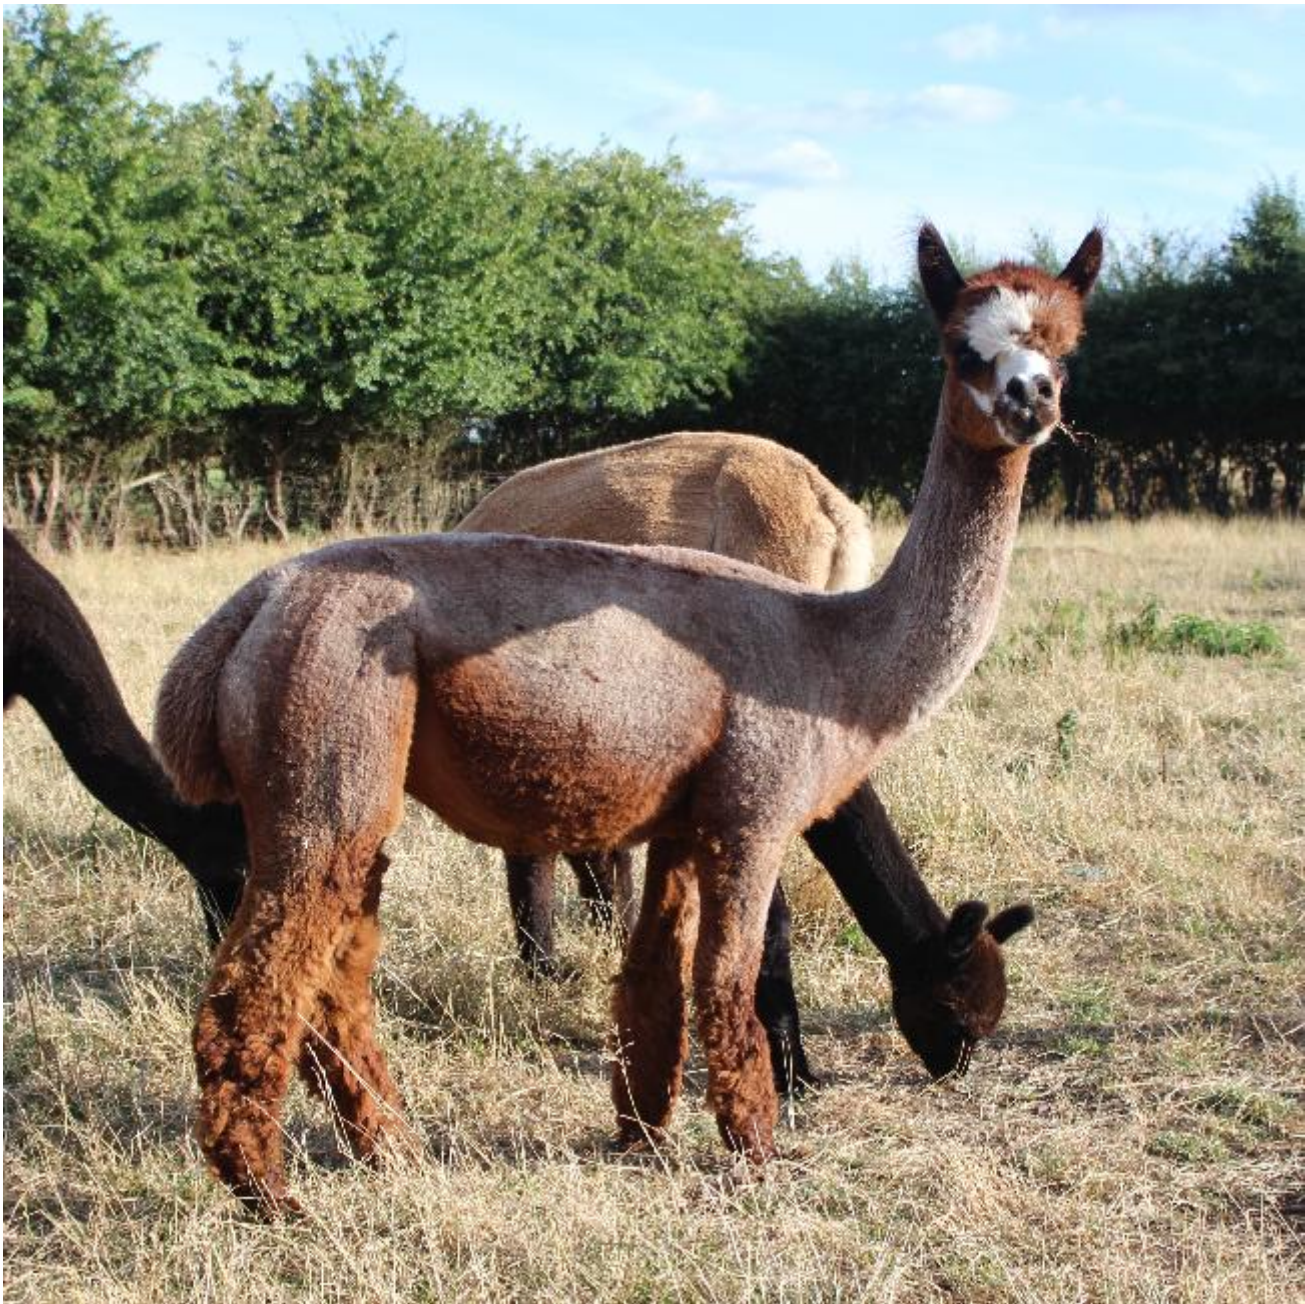

Alpaca Photo 2