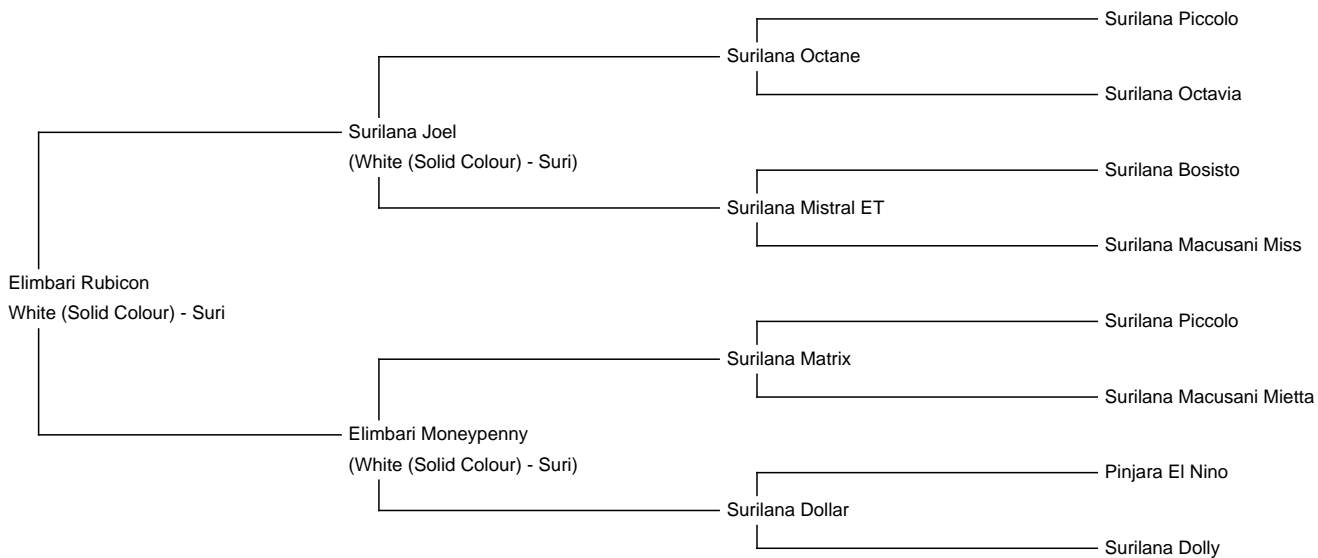

## Elimbari Rubicon

**Price:** \$600.00 **(SOLD)**

**Sire:** Surilana Joel

**Dam:** Elimbari Moneypenny

**Type:** Wether

**Breed Type:** Suri

**Colour:** White (Solid Colour)

**Registered With:** AAA 165743

**Blood Lineage:** Surilana

**Date of Birth:** 19th February 2020

Diameter (Micron) of first fleece sample: 21.70 $\mu$

### Description:

A beautiful, gentle young male with regrowth fleece showing excellent lustre and flat lock structure