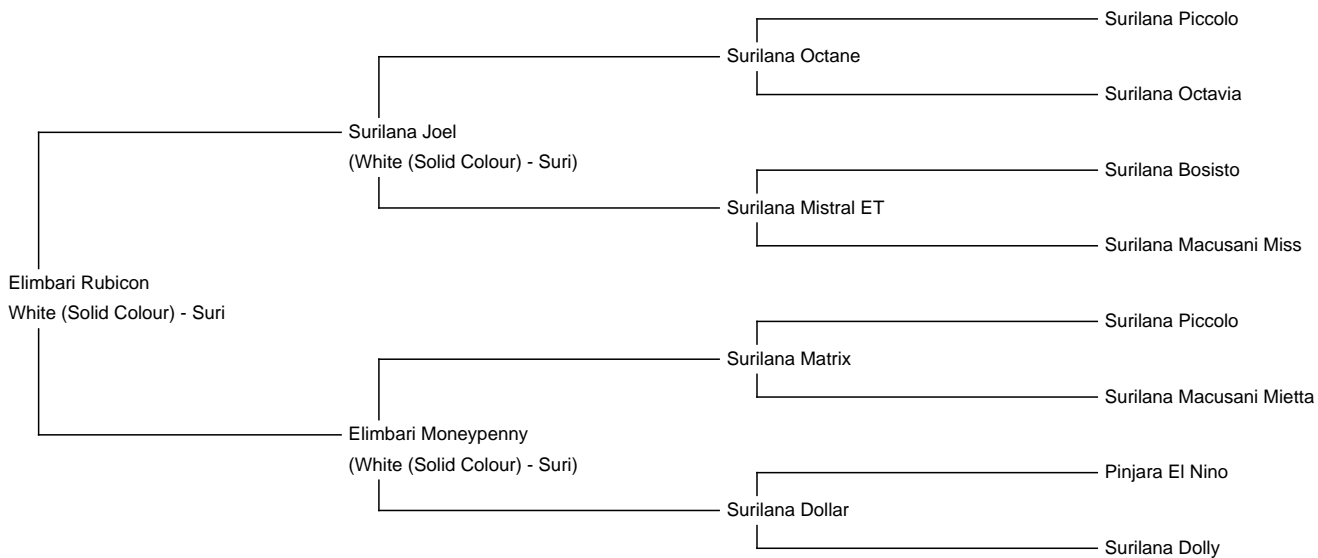

## Elimbari Rubicon

**Price:** \$600.00 (SOLD)

**Sire:** Surilana Joel

**Dam:** Elimbari Moneypenny

**Type:** Wether

**Breed Type:** Suri

**Colour:** White (Solid Colour)

**Registered With:** AAA 165743

**Blood Lineage:** Surilana

**Date of Birth:** 19th February 2020

Diameter (Micron) of first fleece sample: 21.70 $\mu$

### Description:

A beautiful, gentle young male with regrowth fleece showing excellent lustre and flat lock structure