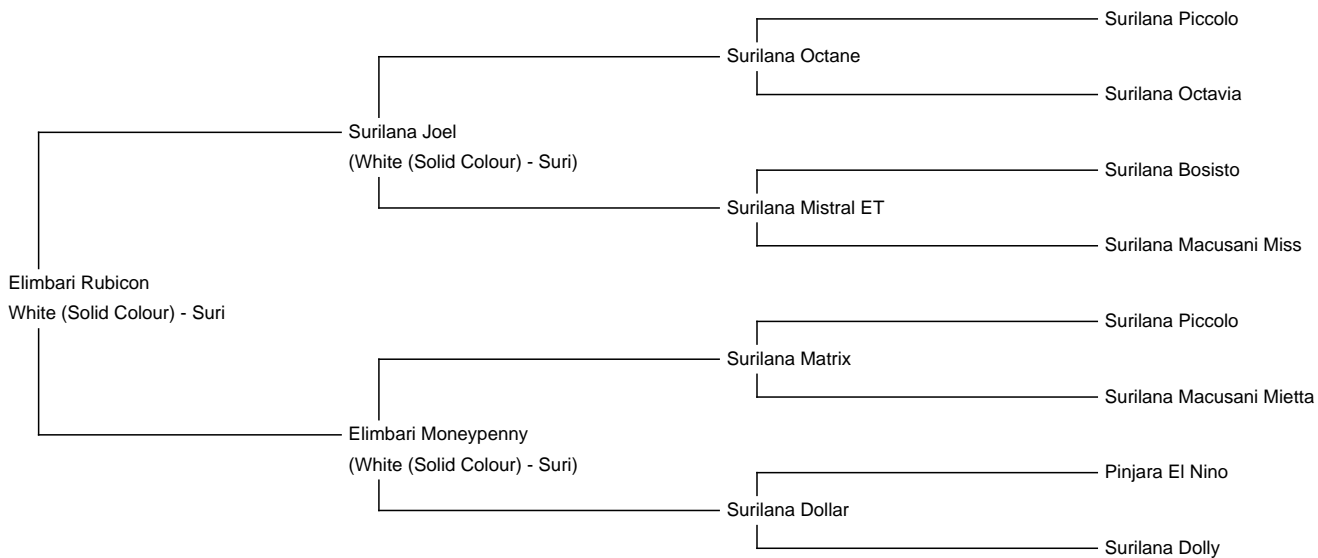

Elimbari Rubicon

Price: \$600.00 (SOLD)

Sire: Surilana Joel

Dam: Elimbari Money Penny

Type: Wether

Breed Type: Suri

Colour: White (Solid Colour)

Registered With: AAA 165743

Blood Lineage: Surilana

Date of Birth: 19th February 2020

Diameter (Micron) of first fleece sample: 21.70 μ

Fleece:

23.20 μ SD 4.80 μ CV 20.70% % Over 30 Microns(μ) 7.60% SF 22.50 μ

(taken on 20th November 2021 at 1 Year and 9 Months of age)

Fibre Testing Authority: Southern Tablelands Fibre Testing

Description:

A beautiful, gentle young male with regrowth fleece showing excellent lustre and flat lock structure

Prizes Won:

First Adult White Suri Male & Reserve Champion Adult Suri Male- Moss Vale Show 2022