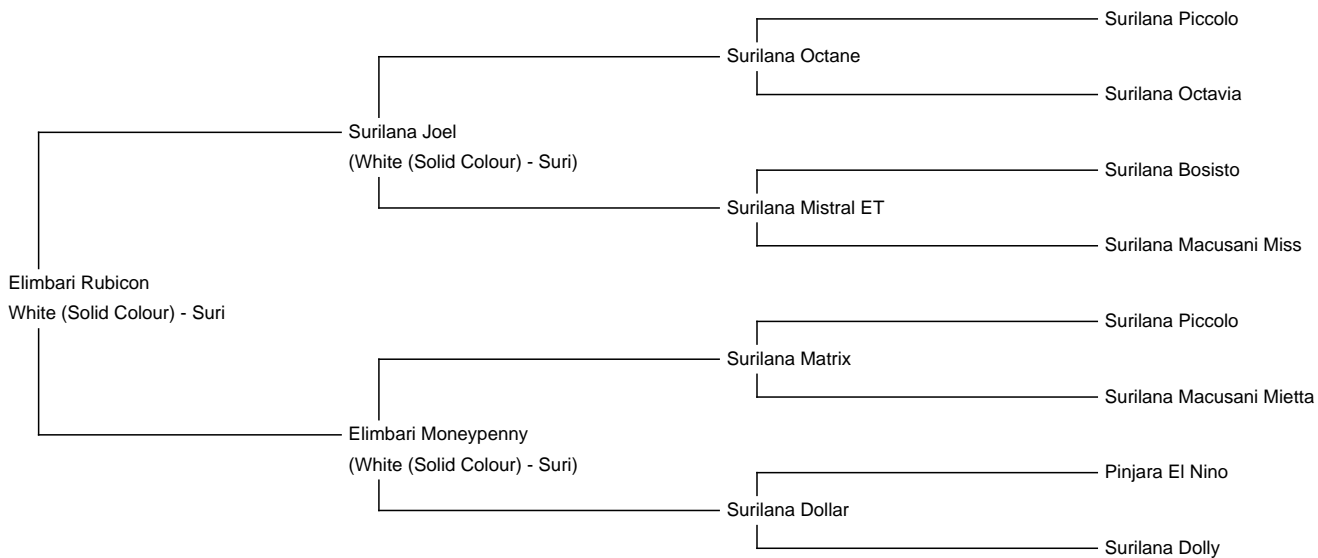

Elimbari Rubicon

Price: \$600.00 (SOLD)

Sire: Surilana Joel

Dam: Elimbari Moneypenny

Type: Wether

Breed Type: Suri

Colour: White (Solid Colour)

Registered With: AAA 165743

Blood Lineage: Surilana

Date of Birth: 19th February 2020

Diameter (Micron) of first fleece sample: 21.70 μ

Fleece:

23.20 μ SD 4.80 μ CV 20.70% % Over 30 Microns(μ) 7.60% SF 22.50 μ

(taken on 20th November 2021 at 1 Year and 9 Months of age)

Fibre Testing Authority: Southern Tablelands Fibre Testing

Description:

A beautiful, gentle young male with regrowth fleece showing excellent lustre and flat lock structure

Prizes Won:

First Adult White Suri Male & Reserve Champion Adult Suri Male- Moss Vale Show 2022