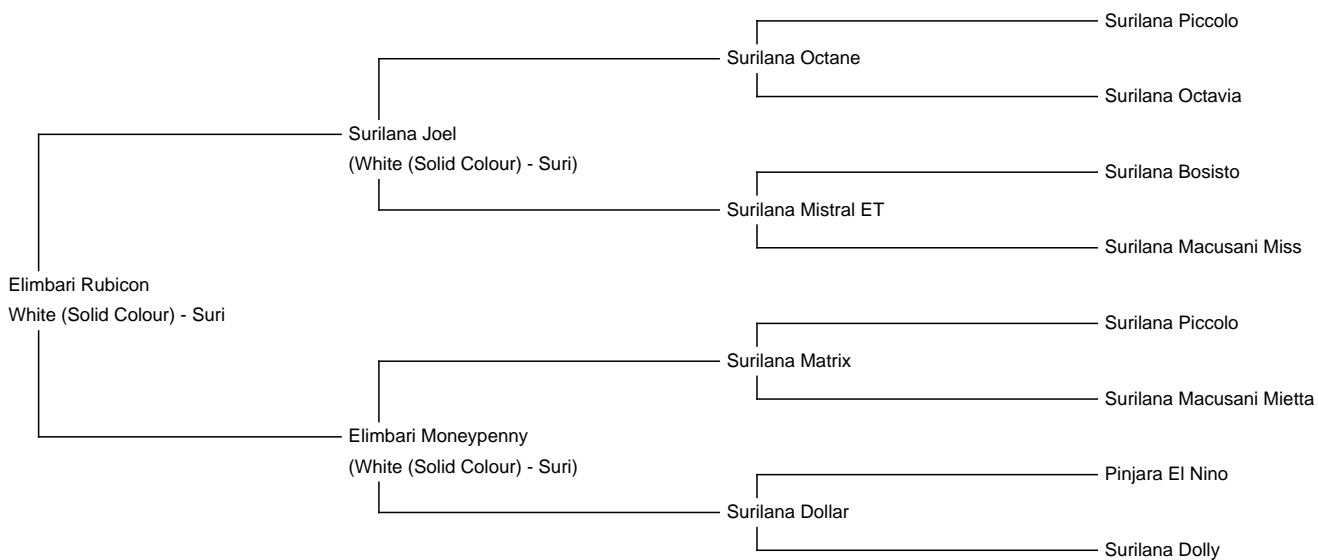

## Elimbari Rubicon

**Price:** \$600.00 **(SOLD)**

**Sire:** Surilana Joel

**Dam:** Elimbari Moneypenny

**Type:** Wether

**Breed Type:** Suri

**Colour:** White (Solid Colour)

**Registered With:** AAA 165743

**Blood Lineage:** Surilana

**Date of Birth:** 19th February 2020

Diameter (Micron) of first fleece sample: 21.70 $\mu$

### Description:

A beautiful, gentle young male with regrowth fleece showing excellent lustre and flat lock structure