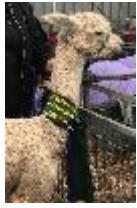

## Elimbari Rubicon

**Price:** \$600.00 **(SOLD)**

**Sire:** Surilana Joel

**Dam:** Elimbari Moneypenny

**Type:** Wether

**Breed Type:** Suri

**Colour:** White (Solid Colour)

**Registered With:** AAA 165743

**Blood Lineage:** Surilana

**Date of Birth:** 19th February 2020

Diameter (Micron) of first fleece sample: 21.70 $\mu$

### Description:

A beautiful, gentle young male with regrowth fleece showing excellent lustre and flat lock structure