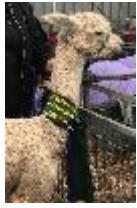

Diameter (Micron) of first fleece sample: 21.70 μ

Fleece:

23.20 μ SD 4.80 μ CV 20.70% % Over 30 Microns(μ) 7.60% SF 22.50 μ

(taken on 20th November 2021 at 1 Year and 9 Months of age)

Fibre Testing Authority: Southern Tablelands Fibre Testing

Description:

A beautiful, gentle young male with regrowth fleece showing excellent lustre and flat lock structure

Prizes Won:

First Adult White Suri Male & Reserve Champion Adult Suri Male- Moss Vale Show 2022

First Adult White Suri Male- Boorowa Show 2022

First Adult White Suri Male & Reserve Champion Adult Suri Male- Royal Canberra Show 2022