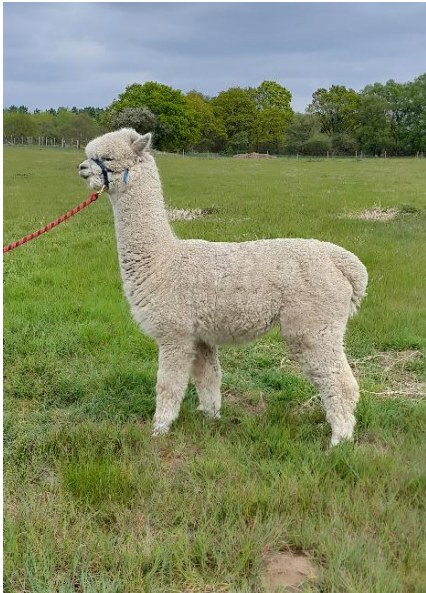

Alpaca Photo 2